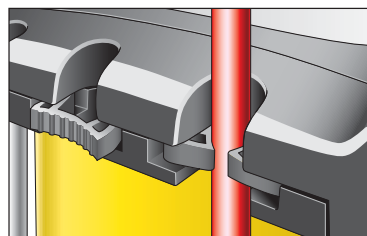

SECURE MOP AND BROOM STORAGE

Innovative rubber Tool Grips hold handles at any position, up to 1 1/8" in diameter.

CONVENIENT WORK AREA

Waste Cover & Storage Compartment keeps waste covered and provides space for personal items.