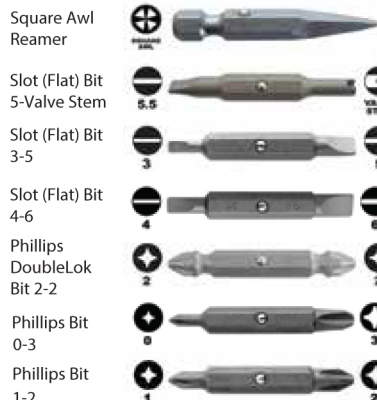

Grainger SKU# 4KTG1

PRODUCT FEATURES

Alloy Steel Shaft

Patented EZ Guide™ Collar!

Handle is made from engineered nylon/ABS resin, Triax 1120

Patented Retractable Bit Cartridge!

Patented Palm Saver Cap™!

Does not turn as you push on the cap and turn the handle to drive screws. No blisters in the palm of your hand!

End of Shaft is a $\frac{1}{4}$ " Hex Nut Driver!

EZ Guide™ Collar helps maintain full contact between the bit and the screw for easier screw driving. Provides greater control!

141HVAC-C BITLOAD

141HVAC-U BITLOAD