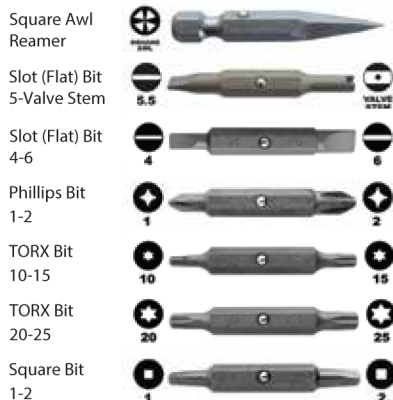

Grainger SKU# 4KTG1

PRODUCT FEATURES

Alloy Steel Shaft

Patented EZ Guide™ Collar!

Handle is made from engineered nylon/ABS resin, Triax 1120

Patented Retractable Bit Cartridge!

Patented Palm Saver Cap™!

Does not turn as you push on the cap and turn the handle to drive screws. No blisters in the palm of your hand!

End of Shaft is a $\frac{1}{4}$ " Hex Nut Driver!

EZ Guide™ Collar helps maintain full contact between the bit and the screw for easier screw driving. Provides greater control!

141HVAC-C BITLOAD

141HVAC-U BITLOAD