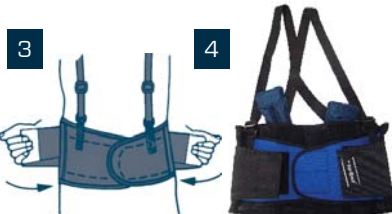

The ATA encourages proper back alignment

- Pockets rotate off the centre of the back to insert air chambers - Two inflatable air chambers included
- Flexible neoprene lining for warmth and comfort
- Adjustable elastic side straps offer added support when lifting
- Plastic 3/4" support stays with non-slip strips
- Mesh back ensures breathability
- Adjustable hook and loop closure

1. Inflate the air chambers by squeezing the hole at bottom to desired stiffness. Fold bottom up and slide into pocket with folded side first. Hook fastener to secure pocket in centre position. If unhooked, pocket will move to side position when fastening straps. If over time bladder softens, squeeze hole to re-supply air.

2. Loosen elastic straps. Position belt just below the navel. Comfortably attach front closure.

3. Before you lift or when additional support is needed, grasp the ends of the elastic straps, pull around to the front and attach hook closures. Secure elastic straps so that you are comfortable. After lifting, loosen straps and re-attach with less tension to some point further back on your side.

4. When properly fitted, belt should appear as shown. Attach suspenders at the waist with hook and loop closure. Suspenders sold separately, part #SUSPENDERS.

Part#	Size	Waist	
ATAS	Small	24" - 32"	61 - 81 cm
ATAM	Medium	32" - 37"	81 - 94 cm
ATAL	Large	36" - 42"	91 - 106 cm
ATAXL	XLarge	41" - 48"	104 - 122 cm
ATAXXL	XXLarge	46" - 52"	117 - 132 cm
ATAXXXL	XXXLarge	53" - 58"	134 - 147 cm