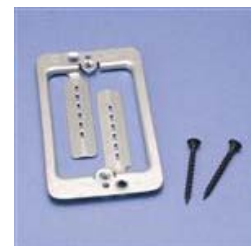

# Low Voltage Mounting Plate with Screws

MPLS

## Features

- Provides positive support with locking screws
- Makes wire "fishing" easier
- Install with a drywall saw and screwdriver
- Eliminates the need for an electrical box when installing low voltage Class 2 wiring

## Product Specifications

Part Number	MPLS
Material	Steel
Finish	Plain
Gang	1
Drywall Thickness	1/2" – 1 1/4"
Standard Packaging Quantity	100 pc
UPC	78285648635
UNSPSC	39121701
ETIM	EC002601
Approvals	cULus®