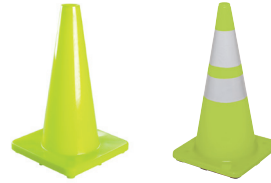

ITEM NO.	HEIGHT	DESCRIPTION	COLOR	BASE DIMENSION	WEIGHT
6FHA3	18"	Standard	Fluorescent Lime	11"	2.2 lb.
6FHA6	18"	Standard	Fluorescent Lime with Reflective Collars	11"	2.2 lb.
6FHA4	28"	Standard	Fluorescent Lime	15"	7 lb.
6FHA7	28"	Standard	Fluorescent Lime with Reflective Collars	15"	7 lb.
6FHA5	36"	Standard	Fluorescent Lime	14"	10 lb.
6FHA8	36"	Standard	Fluorescent Lime with Reflective Collars	14"	10 lb.

POLYETHYLENE COLORED TRAFFIC CONES

Injection-molded polyethylene cones are stackable for easy storage.

Available style:

Standard—Wide body, with matching color base.