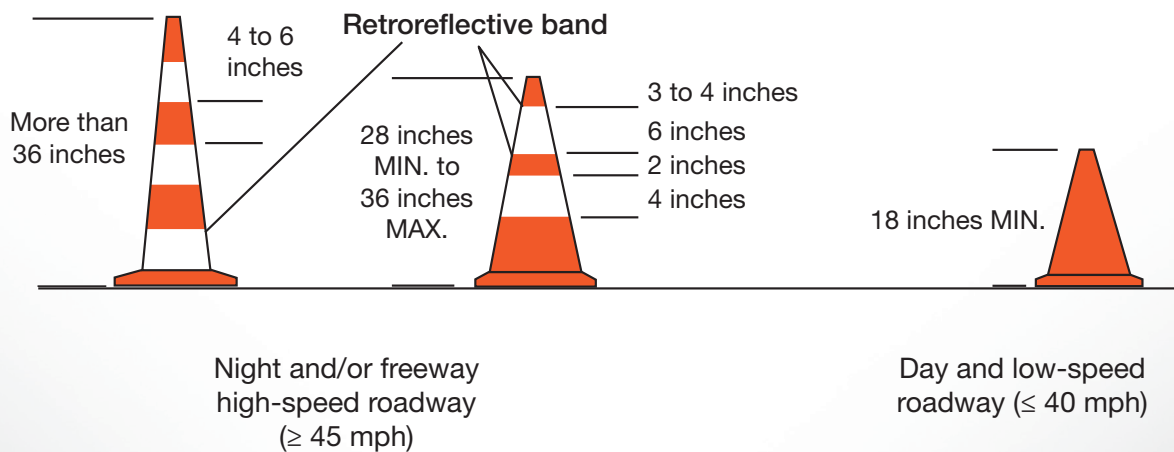

# TRAFFIC CONES

Help safely manage traffic and more with the right traffic cones.

## KEY PRODUCT ATTRIBUTES

- Used for traffic management and safety purposes
- Designed with reflective bands for visibility
- Made with flexible, injection-molded PVC or polyethylene
- Ability to withstand high-speed impacts
- Can be doubled to increase weight
- Some bases can be filled with ballasts, or use sandbag rings for stability
- Stackable for easy storage
- Available in a variety of types, colors and sizes

## IN THE UNITED STATES, THEY COME IN SUCH SIZES AS:

- 12 in. (305mm), 1.5 lb. (0.68kg) – for indoor/outdoor applications
- 18 in. (457mm), 3 lb. (1.4kg) – for outdoor applications such as freeway line painting
- 28 in. (711mm), 7 lb. (3.2kg) – for non-highway applications e.g. local streets (also called Metro cones)
- 28 in. (711mm), 10 lb. (4.5kg) – for freeway/highway applications (with reflective stripes)
- 36 in. (914mm), 10 lb. (4.5kg) – for freeway/highway applications (with reflective stripes)