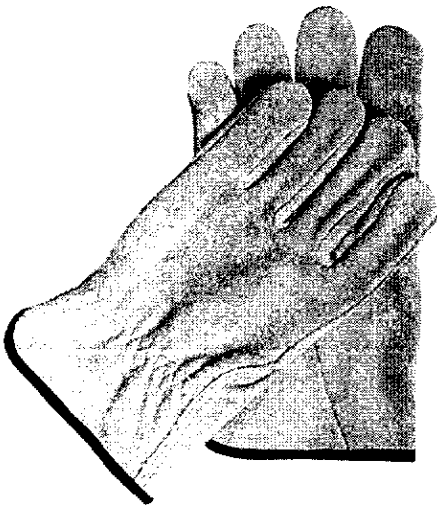

Economy Split/Split Cowhide Drivers Gloves

- Economy Split Cowhide
Leather on Palm and Back
- Gunn Cut
- Straight Thumb
- Elastic Shirred Back
- Color Coded Cuff Edge to
Designate Size
 - Small – Red
 - Medium – Green
 - Large – Brown
 - X-Large – Blue

Small	5PE81
Medium	5PE82
Large	5PE83
X-Large	5PE84