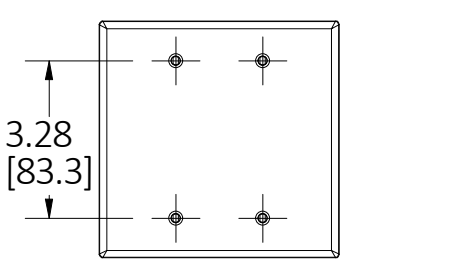

OPENING. #262

OPENING. #023