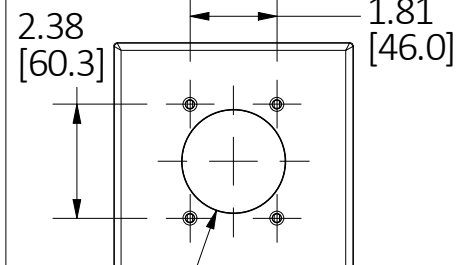

OPENING. #262

OPENING. #703