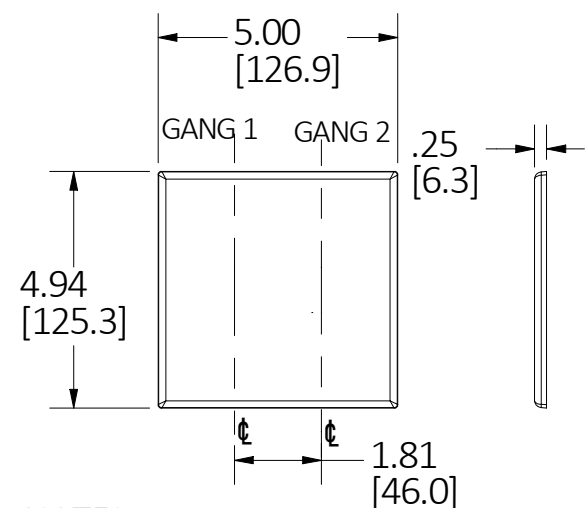

LIST OF PARTS

DESCRIPTION	MATERIAL	FINISH
WALLPLATE	THERMOPLASTIC	COLOR SEE TABLE PER CAT.#
MOUNTING SCREW	STEEL	Zn PLATE

DIMENSION SHEET FOR CAT. NO. SEE TABLE

NOTES:
1. ALL DIMENSIONS ARE IN INCHES [mm].

REV	DESCRIPTION	APP	DATE
3	ADD PJ113 IN SHEET 2 PER DCN #200401144939.	D.LI	3/31/20
2	ADD SHEET 2 PER DCN #191115071510.	D.LI	11/6/19
1	NEW RELEASE PER DCN #191021082012.	D.LI	9/18/19

THE DESIGN AND DIMENSIONS OF THE PRODUCT SHOWN ON THIS DRAWING ARE SUBJECT TO CHANGE WITHOUT NOTICE. DIMENSIONS ARE IN INCHES [mm].

TITLE
WALLPLATE PC 2-GANG MID SIZE

HUBBELL WIRING DEVICE-KELLEMS
HUBBELL INCORPORATED
SHELTON, CT

TOLERANCES UNLESS OTHERWISE SPECIFIED
.XX = ±.01
.XXX = ±.005
ANGLE TOL. ±2°

DR. BY D.LI SCALE 1/4
CHK. BY DATE 9/18/2019