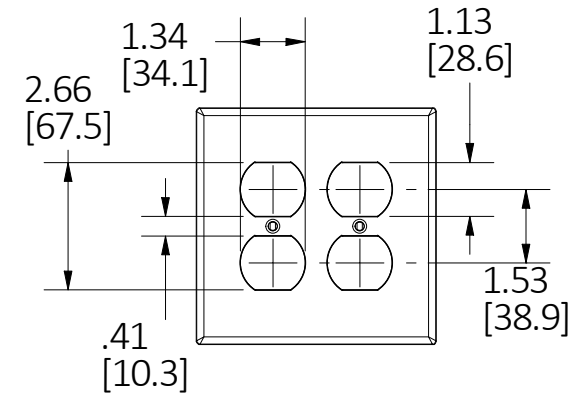

LIST OF PARTS

DESCRIPTION	MATERIAL	FINISH
WALLPLATE	THERMOPLASTIC	COLOR SEE TABLE PER CAT.#
MOUNTING SCREW	STEEL	Zn PLATE

DIMENSION SHEET FOR CAT. NO. SEE TABLE

NOTES:
1. ALL DIMENSIONS ARE IN INCHES [mm].

REV	DESCRIPTION	APP	DATE
3	ADD PJ113 IN SHEET 2 PER DCN #200401144939.	D.LI	3/31/20
2	ADD SHEET 2 PER DCN #191115071510.	D.LI	11/6/19
1	NEW RELEASE PER DCN #191021082012.	D.LI	9/18/19

THE DESIGN AND DIMENSIONS OF THE PRODUCT SHOWN ON THIS DRAWING ARE SUBJECT TO CHANGE WITHOUT NOTICE. DIMENSIONS ARE IN INCHES [mm].

TITLE
WALLPLATE PC 2-GANG MID SIZE

HUBBELL WIRING DEVICE-KELLEMS
HUBBELL INCORPORATED
SHELTON, CT

TOLERANCES UNLESS OTHERWISE SPECIFIED
.XX = ±.01
.XXX = ±.005
ANGLE TOL. ±2°

DR. BY D.LI SCALE 1/4
CHK. BY DATE 9/18/2019