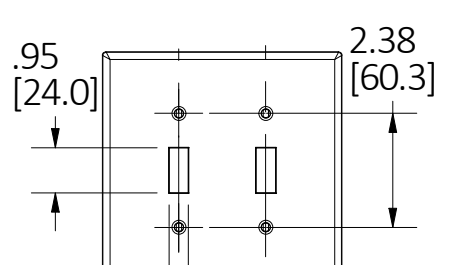

OPENING. #126

OPENING. #002

CAT.#	DESCRIPTION	COLOR	OPENING
PJ82	WALLPLATE 2G DUP MID, BR	BROWN	082
PJ82I	WALLPLATE 2G DUP MID, IV	IVORY	082
PJ82W	WALLPLATE 2G DUP MID, WH	WHITE	082
PJ82GY	WALLPLATE 2G DUP MID, GY	GRAY	082
PJ82BK	WALLPLATE 2G DUP MID, BK	BLACK	082
PJ82R	WALLPLATE 2G DUP MID, RED	RED	082
PJ82LA	WALLPLATE 2G DUP MID, LA	LIGHT ALMOND	082
PJ82CO	WALLPLATE 2G DUP MID NYL OR COMP	ORANGE	082
PJ82RMEV	WALLPLATE 2G DUP MID RED EMERG	RED	082
PJ23	WALLPLATE 2G BLANK MID, BR	BROWN	023
PJ23I	WALLPLATE 2G BLANK MID, IV	IVORY	023
PJ23W	WALLPLATE 2G BLANK MID, WH	WHITE	023
PJ23LA	WALLPLATE 2G BLANK MID, LA	LIGHT ALMOND	013
PJ262	WALLPLATE 2G DECO MID, BR	BROWN	262
PJ262I	WALLPLATE 2G DECO MID, IV	IVORY	262
PJ262W	WALLPLATE 2G DECO MID, WH	WHITE	262
PJ262GY	WALLPLATE 2G DECO MID, GY	GRAY	262
PJ262BK	WALLPLATE 2G DECO MID, BK	BLACK	262
PJ262R	WALLPLATE 2G DECO MID, RED	RED	262
PJ262LA	WALLPLATE 2G DECO MID, LA	LIGHT ALMOND	262
PJ2	WALLPLATE 2G TOG MID, BR	BROWN	002
PJ2I	WALLPLATE 2G TOG MID, IV	IVORY	002
PJ2W	WALLPLATE 2G TOG MID, WH	WHITE	002
PJ2GY	WALLPLATE 2G TOG MID, GY	GRAY	002
PJ2BK	WALLPLATE 2G TOG MID, BK	BLACK	002
PJ2R	WALLPLATE 2G TOG MID, RED	RED	002
PJ2LA	WALLPLATE 2G TOG MID, LA	LIGHT ALMOND	002
PJ2RME	WALLPLATE 2G TOG MID, RED EMERGENCY	RED	002
PJ703	WALLPLATE 2G 2.15"OPNG MID, BR	BROWN	703
PJ703I	WALLPLATE 2G 2.15"OPNG MID, IV	IVORY	703
PJ703W	WALLPLATE 2G 2.15"OPNG MID, WH	WHITE	703
PJ703BK	WALLPLATE 2G 2.15"OPNG MID, BK	BLACK	703
PJ826	WALLPLATE 2G DUP&DECO MID, BR	BROWN	826
PJ826I	WALLPLATE 2G DUP&DECO MID, IV	IVORY	826
PJ826W	WALLPLATE 2G DUP&DECO MID, WH	WHITE	826
PJ826GY	WALLPLATE 2G DUP&DECO MID, GY	GRAY	826
PJ826BK	WALLPLATE 2G DUP&DECO MID, BK	BLACK	826
PJ826LA	WALLPLATE 2G DUP&DECO MID, LA	LIGHT ALMOND	826
PJ18	WALLPLATE 2G TOG&DUP MID, BR	BROWN	018
PJ18I	WALLPLATE 2G TOG&DUP MID, IV	IVORY	018
PJ18W	WALLPLATE 2G TOG&DUP MID, WH	WHITE	018
PJ18GY	WALLPLATE 2G TOG&DUP MID, GY	GRAY	018
PJ18BK	WALLPLATE 2G TOG&DUP MID, BK	BLACK	018
PJ18R	WALLPLATE 2G TOG&DUP MID, RED	RED	018
PJ18LA	WALLPLATE 2G TOG&DUP MID, LA	LIGHT ALMOND	018
PJ126	WALLPLATE 2G TOG&DECO MID, BR	BROWN	126
PJ126I	WALLPLATE 2G TOG&DECO MID, IV	IVORY	126
PJ126W	WALLPLATE 2G TOG&DECO MID, WH	WHITE	126
PJ126GY	WALLPLATE 2G TOG&DECO MID, GY	GRAY	126
PJ126BK	WALLPLATE 2G TOG&DECO MID, BK	BLACK	126
PJ126LA	WALLPLATE 2G TOG&DECO MID, LA	LIGHT ALMOND	126

REV	DESCRIPTION	APP	DATE
3	ADD PJ113 IN SHEET 2 PER DCN #200401144939.	D.LI	3/31/20
2	ADD SHEET 2 PER DCN #191115071510.	D.LI	11/6/19
1	NEW RELEASE PER DCN #191021082012.	D.LI	9/18/19

THE DESIGN AND DIMENSIONS OF THE PRODUCT SHOWN ON THIS DRAWING ARE SUBJECT TO CHANGE WITHOUT NOTICE. DIMENSIONS ARE IN INCHES [mm].

TITLE
WALLPLATE PC 2-GANG MID SIZE

HUBBELL WIRING DEVICE-KELLEMS
HUBBELL INCORPORATED
SHELTON, CT

TOLERANCES UNLESS OTHERWISE SPECIFIED
.XX = ±.01
.XXX = ±.005
ANGLE TOL. ±2°

DR. BY D.LI SCALE 1/4
CHK. BY DATE 9/18/2019