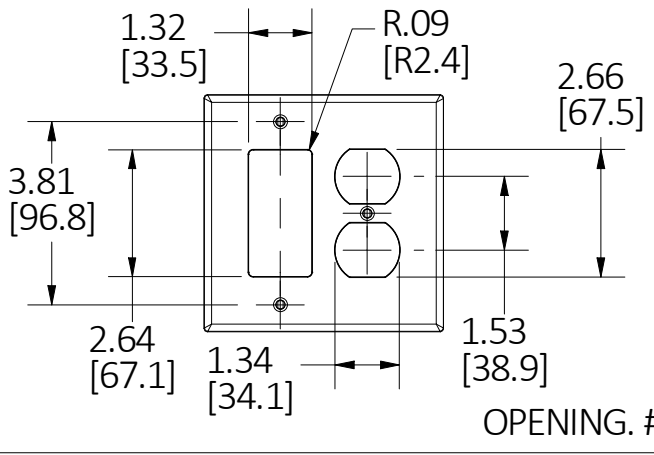

LIST OF PARTS

DESCRIPTION	MATERIAL	FINISH
WALLPLATE	THERMOPLASTIC	COLOR SEE TABLE PER CAT.#
MOUNTING SCREW	STEEL	Zn PLATE

DIMENSION SHEET FOR CAT. NO. SEE TABLE

NOTES:
1. ALL DIMENSIONS ARE IN INCHES [mm].