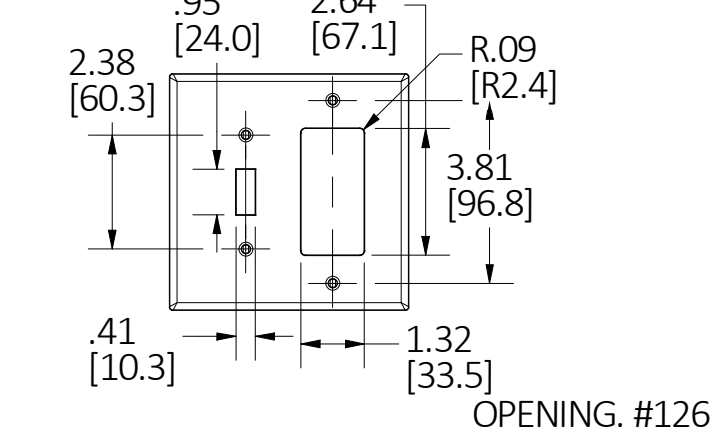

OPENING. #826