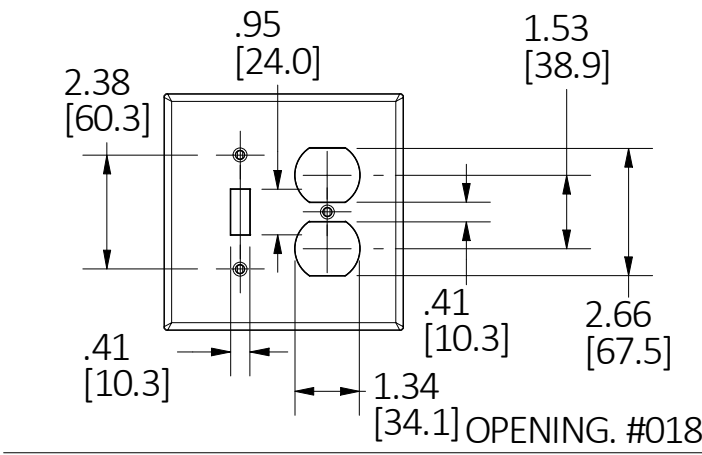

LIST OF PARTS

DESCRIPTION	MATERIAL	FINISH
WALLPLATE	THERMOPLASTIC	COLOR SEE TABLE PER CAT.#
MOUNTING SCREW	STEEL	Zn PLATE

DIMENSION SHEET FOR CAT. NO. SEE TABLE

NOTES:
1. ALL DIMENSIONS ARE IN INCHES [mm].