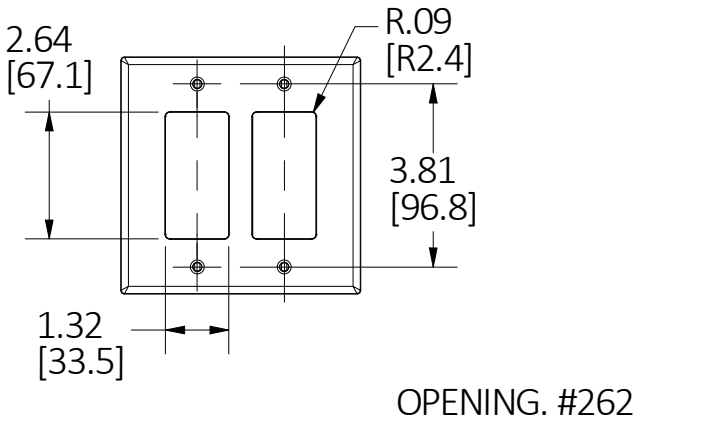

OPENING. #018