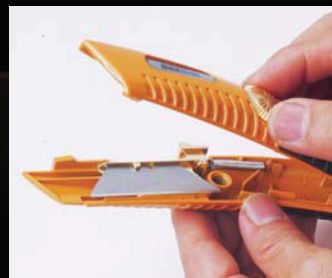

Cuts solid materials

Spring back slider

Ergonomic thermoplastic rubber grip

Safety Point Blade reduces puncture wounds

Quick release blade change dial w/ high contact thread design

## QuickBlade® QBS-20

Safety spring-back design

Integrated hinge design and quick release dial means blade change in seconds without tools!

### Self-Retracting for Safety

*A revolution in ergonomics and safety with blade change in seconds!*

- Automatically retracts
- Reduces risk of puncture wounds
- High-tech dial for QuickBlade® change
- Inter-locking nose
- Integrated hinge design
- No parts to lose
- Ergonomic safety handle
- Thermoplastic rubber grip
- High visibility orange
- Professional quality