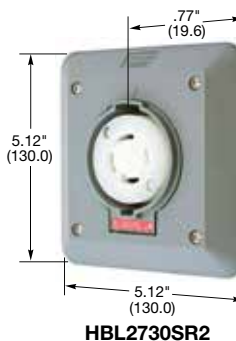

HBL2730SW

Single Flush Receptacles

IP20 SUITABILITY

Description	Catalog Number	
Black nylon face, back and side wired.	HBL2730	HBL2740

Note: See page B-54 for accessories.

Insulgrip® Flanged Receptacles

Description	Catalog Number	
Nylon casing, back wired.	HBL2736	HBL2746

Note: See page B-54 for accessories.

HBL2730AR

HBL2736

HBL2730

HBL2730SR2

HBL2730SR

Valox® is a trademark of SABIC Innovative Plastics, acquired from General Electric Company.

Dimensions in Inches (mm)