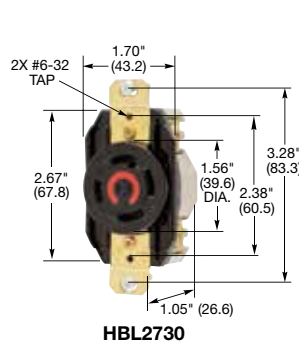

Twist-Lock® Devices

**30 Amp, 3Ø 480 and 3Ø 600 Volts AC
3 Pole, 4 Wire, Grounding**

30A 3Ø 480V AC NEMA L16-30R 10 HP	30A 3Ø 600V AC NEMA L17-30R
---	--------------------------------

Connector Bodies

Watertight Safety-Shroud®

Note: See page B-56 for accessories.

Safety-Shroud® Twist-Lock®

IP20 SUITABILITY

Description	Catalog Number	
Gray Valox® angle housing, one gang, back wired.	HBL2730AR	HBL2740AR
Gray Valox® surface mounting, one gang, back wired.	HBL2730SR	HBL2740SR
Gray Valox® semi-flush, two gang, back wired.	HBL2730SR2	HBL2740SR2

HBL2730SW

Single Flush Receptacles

IP20 SUITABILITY

Description	Catalog Number	
Black nylon face, back and side wired.	HBL2730	HBL2740

Note: See page B-54 for accessories.

Insulgrip® Flanged Receptacles

Description	Catalog Number	
Nylon casing, back wired.	HBL2736	HBL2746

Note: See page B-54 for accessories.

HBL2730AR

HBL2736

HBL2730

HBL2730SR2

HBL2730SR

Valox® is a trademark of SABIC Innovative Plastics, acquired from General Electric Company.

Dimensions in Inches (mm)