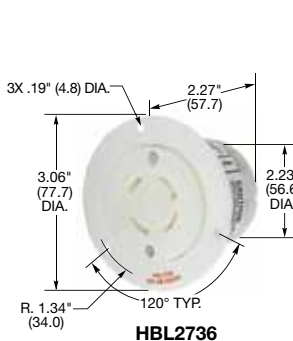

Twist-Lock® Devices

**30 Amp, 3Ø 480 and 3Ø 600 Volts AC
3 Pole, 4 Wire, Grounding**

30A 3Ø 480V AC NEMA L16-30R 10 HP	30A 3Ø 600V AC NEMA L17-30R

Connector Bodies

Watertight Safety-Shroud®

IP66 SUITABILITY   UL Type 4x, 12

Description	Cord Dia.	Catalog Number	
Black Valox® housing, white Valox® clamps.	.350"-1.150" (9-29)	HBL2733SW	HBL2743SW

Insulgrip®

IP20 SUITABILITY

Description	Cord Dia.	Catalog Number	
Black and white nylon.	.350"-1.150" (9-29)	HBL2733	HBL2743
Corrosion resistant, yellow nylon.	.350"-1.150" (9-29)	HBL27CM33	HBL27CM43

Note: See page B-54 for accessories.

Receptacles

Watertight Safety-Shroud®

IP66 SUITABILITY   UL Type 4x, 12

Description	Catalog Number	
Gray Valox® housing and flange, back wired.	HBL2730SW	HBL2740SW

Note: See page B-56 for accessories.

Safety-Shroud® Twist-Lock®

IP20 SUITABILITY

Description	Catalog Number	
Gray Valox® angle housing, one gang, back wired.	HBL2730AR	HBL2740AR
Gray Valox® surface mounting, one gang, back wired.	HBL2730SR	HBL2740SR
Gray Valox® semi-flush, two gang, back wired.	HBL2730SR2	HBL2740SR2

Single Flush Receptacles

IP20 SUITABILITY

Description	Catalog Number	
Black nylon face, back and side wired.	HBL2730	HBL2740

Note: See page B-54 for accessories.

Insulgrip® Flanged Receptacles

Description	Catalog Number	
Nylon casing, back wired.	HBL2736	HBL2746

Note: See page B-54 for accessories.

HBL2736

Valox® is a trademark of SABIC Innovative Plastics, acquired from General Electric Company.

Dimensions in Inches (mm)