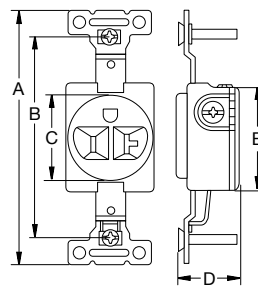

Straight Blade Devices

Heavy Duty, Specification Grade Receptacles

15A and 20A 125V and 250V Receptacles and Equipment Base Devices

TECH-SPEC®

		Receptacles				Equipment Base Devices - Clamp-Type, Back Wiring			
Style		Duplex		Decotator	Single	Male		Female	
Rating	Color	Back and Side Wired	Side Wired	Back and Side Wired	Side Wired	Color	Nylon Cup	Self-Grounding Strap	Nylon Cup
NEMA 5-15, 15A 125V 	Black	5262BBLK	5242BLK	9252BLK	—	Black	—	5278G	—
	Brown	5262BN	5242	9252	5251	White	5278	—	5279
	Gray	5262BGRY	5242GRY	9252GRY	—				
	Ivory	5262BI	5242I	9252I	5251I				
	Red	5262BRED	5242RED	—	—				
White	5262BW	5242W	9252W	—					
NEMA 5-20, 20A 125V 	Black	5362BBLK	5342BLK	9352BLK	5351BLK	Black	—	5378G	—
	Brown	5362BN	5342	9352BRN	5351	White	5378	—	5379
	Gray	5362BGRY	5342GRY	9352GRY	—				
	Ivory	5362BI	5342I	9352I	5351I				
	Red	5362BRED	5342RED	—	—				
White	5362BW	5342W	9352W	—					
NEMA 6-15, 15A 250V 						White	5678	5678G	5679
NEMA 6-20, 20A 250V 						White	5478	—	5479

Product Dimensions Inches (mm)

	Receptacle			Equipment Devices	
	Duplex	Decorator	Single	Male	Female
A	4.06" (103.1)	4.06" (103.1)	4.06" (103.1)	1.84" (46.7)	1.84" (46.7)
B	3.28" (83.3)	3.28" (83.3)	3.28" (83.3)	2.00" (50.8)	2.00" (50.8)
C	1.38" (35.1)	1.36" (34.5)	1.38" (35.1)	2.50" (63.5)	2.50" (63.5)
D	0.92" (23.4)	1.03" (26.2)	0.92" (23.4)	1.61" (40.9)	1.47" (37.3)
E	2.68" (68.1)	2.75" (69.9)	1.78" (45.2)	1.55" (39.4)	1.31" (33.3)

Duplex Receptacle

Duplex Receptacle

Single Receptacle

Male Equipment Device

Female Equipment Device