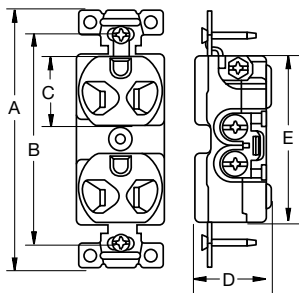

Straight Blade Devices

Heavy Duty, Specification Grade Receptacles

15A and 20A 125V and 250V Receptacles and Equipment Base Devices

TECH-SPEC®

		Receptacles				Equipment Base Devices - Clamp-Type, Back Wiring			
Style		Duplex		Decotator	Single	Male		Female	
Rating	Color	Back and Side Wired	Side Wired	Back and Side Wired	Side Wired	Color	Nylon Cup	Self-Grounding Strap	Nylon Cup
NEMA 5-15, 15A 125V 	Black	5262BBLK	5242BLK	9252BLK	—	Black	—	5278G	—
	Brown	5262BN	5242	9252	5251	White	5278	—	5279
	Gray	5262BGRY	5242GRY	9252GRY	—				
	Ivory	5262BI	5242I	9252I	5251I				
	Red	5262BRED	5242RED	—	—				
White	5262BW	5242W	9252W	—					
NEMA 5-20, 20A 125V 	Black	5362BBLK	5342BLK	9352BLK	5351BLK	Black	—	5378G	—
	Brown	5362BN	5342	9352BRN	5351	White	5378	—	5379
	Gray	5362BGRY	5342GRY	9352GRY	—				
	Ivory	5362BI	5342I	9352I	5351I				
	Red	5362BRED	5342RED	—	—				
White	5362BW	5342W	9352W	—					
NEMA 6-15, 15A 250V 						White	5678	5678G	5679
NEMA 6-20, 20A 250V 						White	5478	—	5479

Product Dimensions Inches (mm)

	Receptacle			Equipment Devices	
	Duplex	Decorator	Single	Male	Female
A	4.06" (103.1)	4.06" (103.1)	4.06" (103.1)	1.84" (46.7)	1.84" (46.7)
B	3.28" (83.3)	3.28" (83.3)	3.28" (83.3)	2.00" (50.8)	2.00" (50.8)
C	1.38" (35.1)	1.36" (34.5)	1.38" (35.1)	2.50" (63.5)	2.50" (63.5)
D	0.92" (23.4)	1.03" (26.2)	0.92" (23.4)	1.61" (40.9)	1.47" (37.3)
E	2.68" (68.1)	2.75" (69.9)	1.78" (45.2)	1.55" (39.4)	1.31" (33.3)

Duplex Receptacle

Duplex Receptacle

Single Receptacle

Male Equipment Device

Female Equipment Device