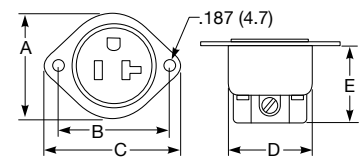

Product Dimensions Inches (mm)

	Receptacle			Equipment Devices	
	Duplex	Decorator	Single	Male	Female
A	4.06" (103.1)	4.06" (103.1)	4.06" (103.1)	1.84" (46.7)	1.84" (46.7)
B	3.28" (83.3)	3.28" (83.3)	3.28" (83.3)	2.00" (50.8)	2.00" (50.8)
C	1.38" (35.1)	1.36" (34.5)	1.38" (35.1)	2.50" (63.5)	2.50" (63.5)
D	0.92" (23.4)	1.03" (26.2)	0.92" (23.4)	1.61" (40.9)	1.47" (37.3)
E	2.68" (68.1)	2.75" (69.9)	1.78" (45.2)	1.55" (39.4)	1.31" (33.3)

Duplex Receptacle

Duplex Receptacle

Single Receptacle

Male Equipment Device

Female Equipment Device