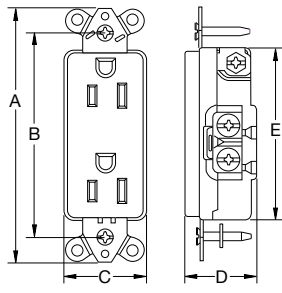

Straight Blade Devices

Heavy Duty, Specification Grade Receptacles

15A and 20A 125V and 250V Receptacles and Equipment Base Devices

TECH-SPEC®

		Receptacles				Equipment Base Devices - Clamp-Type, Back Wiring			
Style		Duplex		Decotator	Single	Male		Female	
Rating	Color	Back and Side Wired	Side Wired	Back and Side Wired	Side Wired	Color	Nylon Cup	Self-Grounding Strap	Nylon Cup
NEMA 5-15, 15A 125V 	Black	5262BBLK	5242BLK	9252BLK	—	Black	—	5278G	—
	Brown	5262BN	5242	9252	5251	White	5278	—	5279
	Gray	5262BGRY	5242GRY	9252GRY	—				
	Ivory	5262BI	5242I	9252I	5251I				
	Red	5262BRED	5242RED	—	—				
White	5262BW	5242W	9252W	—					
NEMA 5-20, 20A 125V 	Black	5362BBLK	5342BLK	9352BLK	5351BLK	Black	—	5378G	—
	Brown	5362BN	5342	9352BRN	5351	White	5378	—	5379
	Gray	5362BGRY	5342GRY	9352GRY	—				
	Ivory	5362BI	5342I	9352I	5351I				
	Red	5362BRED	5342RED	—	—				
White	5362BW	5342W	9352W	—					
NEMA 6-15, 15A 250V 						White	5678	5678G	5679
NEMA 6-20, 20A 250V 						White	5478	—	5479

Product Dimensions Inches (mm)

	Receptacle			Equipment Devices	
	Duplex	Decorator	Single	Male	Female
A	4.06" (103.1)	4.06" (103.1)	4.06" (103.1)	1.84" (46.7)	1.84" (46.7)
B	3.28" (83.3)	3.28" (83.3)	3.28" (83.3)	2.00" (50.8)	2.00" (50.8)
C	1.38" (35.1)	1.36" (34.5)	1.38" (35.1)	2.50" (63.5)	2.50" (63.5)
D	0.92" (23.4)	1.03" (26.2)	0.92" (23.4)	1.61" (40.9)	1.47" (37.3)
E	2.68" (68.1)	2.75" (69.9)	1.78" (45.2)	1.55" (39.4)	1.31" (33.3)

Duplex Receptacle

Duplex Receptacle

Single Receptacle

Male Equipment Device

Female Equipment Device