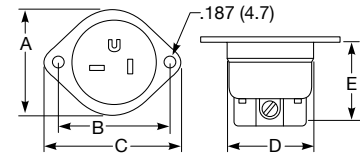

Straight Blade Devices

Heavy Duty, Specification Grade Receptacles

15A and 20A 125V and 250V Receptacles and Equipment Base Devices

TECH-SPEC®

		Receptacles				Equipment Base Devices - Clamp-Type, Back Wiring			
Style		Duplex		Decotator	Single	Male		Female	
Rating	Color	Back and Side Wired	Side Wired	Back and Side Wired	Side Wired	Color	Nylon Cup	Self-Grounding Strap	Nylon Cup
NEMA 5-15, 15A 125V 	Black	5262BBLK	5242BLK	9252BLK	—	Black	—	5278G	—
	Brown	5262BN	5242	9252	5251	White	5278	—	5279
	Gray	5262BGRY	5242GRY	9252GRY	—				
	Ivory	5262BI	5242I	9252I	5251I				
	Red	5262BRED	5242RED	—	—				
White	5262BW	5242W	9252W	—					
NEMA 5-20, 20A 125V 	Black	5362BBLK	5342BLK	9352BLK	5351BLK	Black	—	5378G	—
	Brown	5362BN	5342	9352BRN	5351	White	5378	—	5379
	Gray	5362BGRY	5342GRY	9352GRY	—				
	Ivory	5362BI	5342I	9352I	5351I				
	Red	5362BRED	5342RED	—	—				
White	5362BW	5342W	9352W	—					
NEMA 6-15, 15A 250V 						White	5678	5678G	5679
NEMA 6-20, 20A 250V 						White	5478	—	5479

Product Dimensions Inches (mm)

	Receptacle			Equipment Devices	
	Duplex	Decorator	Single	Male	Female
A	4.06" (103.1)	4.06" (103.1)	4.06" (103.1)	1.84" (46.7)	1.84" (46.7)
B	3.28" (83.3)	3.28" (83.3)	3.28" (83.3)	2.00" (50.8)	2.00" (50.8)
C	1.38" (35.1)	1.36" (34.5)	1.38" (35.1)	2.50" (63.5)	2.50" (63.5)
D	0.92" (23.4)	1.03" (26.2)	0.92" (23.4)	1.61" (40.9)	1.47" (37.3)
E	2.68" (68.1)	2.75" (69.9)	1.78" (45.2)	1.55" (39.4)	1.31" (33.3)

Duplex Receptacle

Duplex Receptacle

Single Receptacle

Male Equipment Device

Female Equipment Device