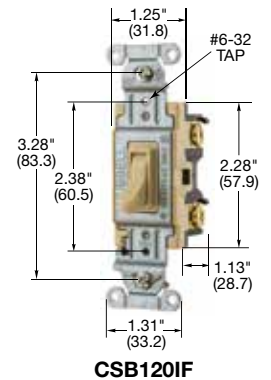

HP Conversion Chart

	120V	208V	240V	277V AC
15A	.5HP	1.5HP	2HP	2HP
20A	1HP	2HP	2HP	2HP

Dimensions in Inches (mm)