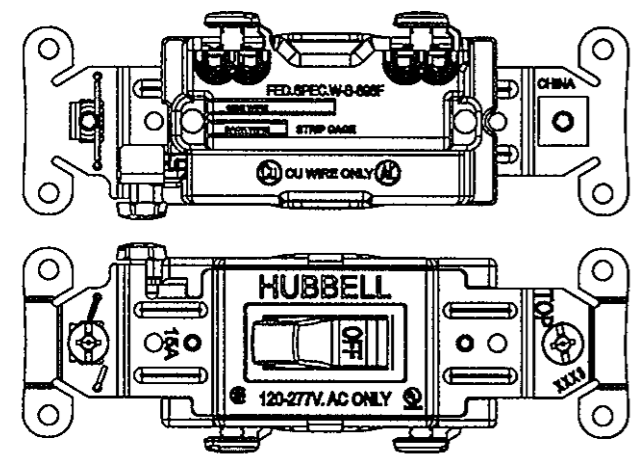

LIST OF PARTS		
DESCRIPTION	MATERIAL	FINISH
TOGGLE	THERMOPLASTIC	NONE
TOP HOUSING	THERMOPLASTIC	NONE
BOTTOM HOUSING	THERMOPLASTIC	NONE
RUBBER BUMPER	ELASTOMER	NONE
RIVET	STEEL	ZINC PLATED
GROUND SPRING	STAINLESS STEEL	NONE
MOUNTING SCREW	STEEL	ZINC PLATED
WASHER	THERMOPLASTIC	NONE
BRIDGE	STEEL	ZINC PLATED
GROUND SCREW	STEEL	DYE GREEN
GROUND CLAMP	STEEL	NI PLATED
WIRE CLAMP	STEEL	NI PLATED
ACTUATOR SPRING	SPRING WIRE	NONE
SPRING HOLDER	BRASS ALLOY	NONE
STATIONARY TERMINAL	BRASS ALLOY	BRIGHT DIP
BRUSH TERMINAL-L	BRASS ALLOY	BRIGHT DIP
BRUSH TERMINAL-R	BRASS ALLOY	BRIGHT DIP
CROSSOVER TERMINAL	BRASS ALLOY	BRIGHT DIP
TERMINAL SCREW	STEEL	PLATED
SILVER CONTACT	CADMIUM FREE SILVER ALLOY	NONE

DIMENSION SHEET FOR CAT. NO. SEE TABLE

REPAIRABLE

NON-REPAIRABLE

B

M-10870

3

SINGLE POLE/BACK WIRE & SIDE WIRE

DOUBLE POLE/BACK WIRE & SIDE WIRE

THE DESIGN AND DIMENSIONS OF THE PRODUCT SHOWN ON THIS DRAWING ARE SUBJECT TO CHANGE WITHOUT NOTICE

TITLE SPECIFICATION GRADE COMMERCIAL SERIES 15A & 20A BACK & SIDE WIRE AC TOGGLE SWITCH, HUBBELL

TOLERANCES UNLESS OTHERWISE SPECIFIED		WIRING DEVICE-KELLEMS HUBBELL INCORPORATED BRIDGEPORT, CT	
FRACTIONS	± 1/64	DR. BY J. X	APP. BY C. Z
DECIMALS	± .005	TR. BY J. X	SCALE
ANGLES	± 2°	CHK'D BY J. X	DATE 6/17/09