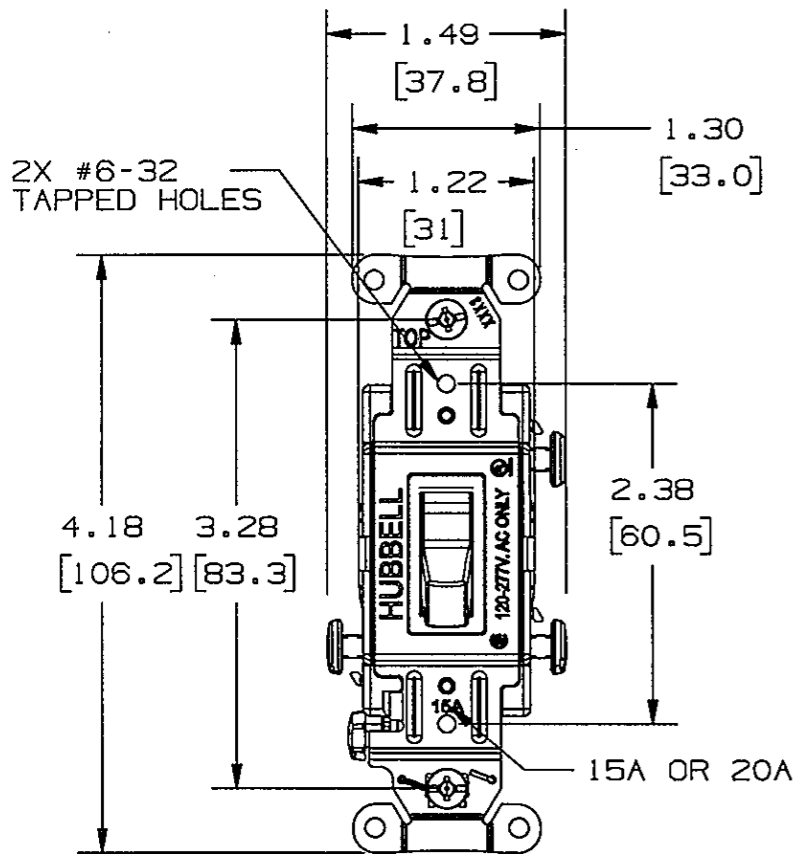

M-10870 3

CATALOG NO.	RATING/TYPE	TOGGLE COLOR
CS115	15A 120-277VAC S.P.	BROWN
CS115I	15A 120-277VAC S.P.	IVORY
CS115GY	15A 120-277VAC S.P.	GRAY
CS115W	15A 120-277VAC S.P.	WHITE
CS115BK	15A 120-277VAC S.P.	BLACK
CS115OW	15A 120-277VAC S.P.	OFFICE WHITE
CS115AL	15A 120-277VAC S.P.	ALMOND
CS115LA	15A 120-277VAC S.P.	LIGHT ALMOND
CS315	15A 120-277VAC 3W	BROWN
CS315I	15A 120-277VAC 3W	IVORY
CS315GY	15A 120-277VAC 3W	GRAY
CS315W	15A 120-277VAC 3W	WHITE
CS315BK	15A 120-277VAC 3W	BLACK
CS315OW	15A 120-277VAC 3W	OFFICE WHITE
CS315AL	15A 120-277VAC 3W	ALMOND
CS315LA	15A 120-277VAC 3W	LIGHT ALMOND
CS120	20A 120-277VAC S.P.	BROWN
CS120BK	20A 120-277VAC S.P.	BLACK
CS120I	20A 120-277VAC S.P.	IVORY
CS120GY	20A 120-277VAC S.P.	GRAY
CS120W	20A 120-277VAC S.P.	WHITE
CS120OW	20A 120-277VAC S.P.	OFFICE WHITE
CS120AL	20A 120-277VAC S.P.	ALMOND
CS120LA	20A 120-277VAC S.P.	LIGHT ALMOND
CS320	20A 120-277VAC 3W	BROWN
CS320BK	20A 120-277VAC 3W	BLACK
CS320I	20A 120-277VAC 3W	IVORY
CS320GY	20A 120-277VAC 3W	GRAY
CS320W	20A 120-277VAC 3W	WHITE
CS320OW	20A 120-277VAC 3W	OFFICE WHITE
CS320AL	20A 120-277VAC 3W	ALMOND
CS320LA	20A 120-277VAC 3W	LIGHT ALMOND

LIST OF PARTS

DESCRIPTION	MATERIAL	FINISH
TOGGLE	THERMOPLASTIC	NONE
TOP HOUSING	THERMOPLASTIC	NONE
BOTTOM HOUSING	THERMOPLASTIC	NONE
RUBBER BUMPER	ELASTOMER	NONE
RIVET	STEEL	ZINC PLATED
GROUND SPRING	STAINLESS STEEL	NONE
MOUNTING SCREW	STEEL	ZINC PLATED
WASHER	THERMOPLASTIC	NONE
BRIDGE	STEEL	ZINC PLATED
GROUND SCREW	STEEL	DYE GREEN
GROUND CLAMP	STEEL	NI PLATED
ACTUATOR SPRING	SPRING WIRE	NONE
SPRING HOLDER	BRASS ALLOY	NONE
STATIONARY TERMINAL	BRASS ALLOY	BRIGHT DIP
BRUSH TERMINAL-L	BRASS ALLOY	BRIGHT DIP
BRUSH TERMINAL-R	BRASS ALLOY	BRIGHT DIP
CROSSOVER TERMINAL	BRASS ALLOY	BRIGHT DIP
TERMINAL SCREW	STEEL	PLATED
SILVER CONTACT	CADMIUM FREE SILVER ALLOY	NONE