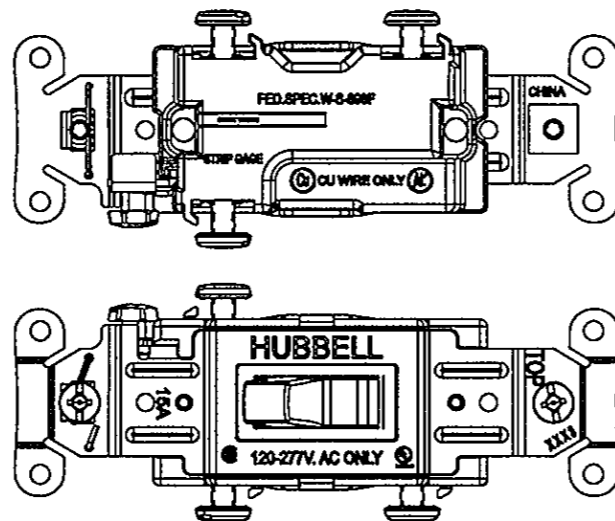

3W/SIDE WIRE

NOTE:
1. TOP HOUSING COLOR: GRAY
2. BOTTOM HOUSING COLOR: BLACK
3. ALL DIMENSIONS ARE IN INCHES AND (MILLIMETERS)

SYM	REVISIONS	APP	DATE
3	ADDED CAT. NO. CS115BK AND SPECS TO TABLE. PER DCN 18914 DDL	EJM	06/14/12
2	10-19-11 ADDED C120BK AND CS320BK TO CHART PER DCN18422 DMP	DMP	10/19/11
1	6/17/09 RELEASE FOR PRODUCTION PER DCN#15750 C.Z	C.Z	6/17/09

THE DESIGN AND DIMENSIONS OF THE PRODUCT SHOWN ON THIS DRAWING ARE SUBJECT TO CHANGE WITHOUT NOTICE

TITLE SPECIFICATION GRADE COMMERCIAL SERIES 15A & 20A SIDE WIRE AC TOGGLE SWITCH, HUBBELL

TOLERANCES UNLESS OTHERWISE SPECIFIED FRACTIONS ± 1/64 DECIMALS ± .005 ANGLES ± 2°	WIRING DEVICE-KELLEMS HUBBELL INCORPORATED BRIDGEPORT, CT	
	DR. BY J.X	APP. BY C.Z
	TR. BY J.X	SCALE
	CHK'D BY J.X	DATE 6/17/09

DIMENSION SHEET FOR CAT. NO. M-10870 3
SEE TABLE
REPAIRABLE ☐
NON-REPAIRABLE ☒
B