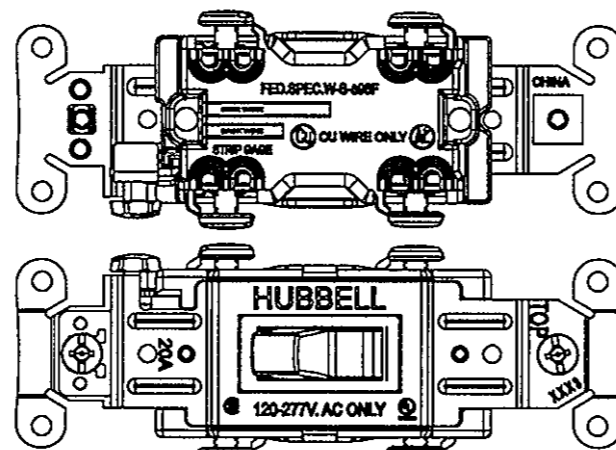

LIST OF PARTS		
DESCRIPTION	MATERIAL	FINISH
TOGGLE	THERMOPLASTIC	NONE
TOP HOUSING	THERMOPLASTIC	NONE
BOTTOM HOUSING	THERMOPLASTIC	NONE
RUBBER BUMPER	ELASTOMER	NONE
RIVET	STEEL	ZINC PLATED
GROUND CLIP	301 S.S	NONE
MOUNTING SCREW	STEEL	ZINC PLATED
WASHER	THERMOPLASTIC	NONE
STRAP HUBBELL	STEEL	ZINC PLATED
GROUND SCREW	STEEL	DYE GREEN
GROUND CLAMP	STEEL	NI PLATED
WIRE CLAMP	STEEL	NI PLATED
ACTUATOR SPRING	SPRING WIRE	NONE
SPRING HOLDER	BRASS ALLOY	NONE
STATIONARY TERMINAL	BRASS ALLOY	BRIGHT DIP
BRUSH TERMINAL-L	BRASS ALLOY	BRIGHT DIP
BRUSH TERMINAL-R	BRASS ALLOY	BRIGHT DIP
CROSSOVER TERMINAL	BRASS ALLOY	BRIGHT DIP
TERMINAL SCREW	BRASS ALLOY	PLATED
SILVET CONTACT	CADMIUM FREE SILVER ALLOY	NONE

SINGLE POLE/BACK WIRE & SIDE WIRE

DOUBLE POLE/BACK WIRE & SIDE WIRE

3W/BACK WIRE & SIDE WIRE

4W/BACK WIRE & SIDE WIRE

NOTE:
 1. "15A" USED TO BLUE TOP HOUSING
 "20A" USED TO RED TOP HOUSING
 2. BOTTOM HOUSING COLOR: BLACK
 3. ALL DIMENSIONS ARE IN INCHES AND (MILLIMETERS)