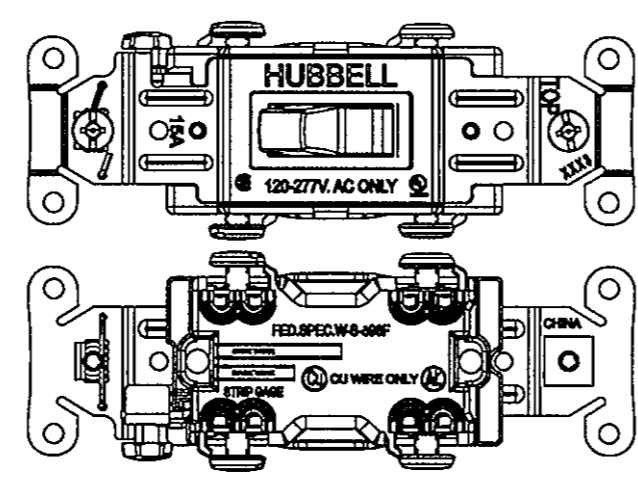

4W/BACK WIRE & SIDE WIRE