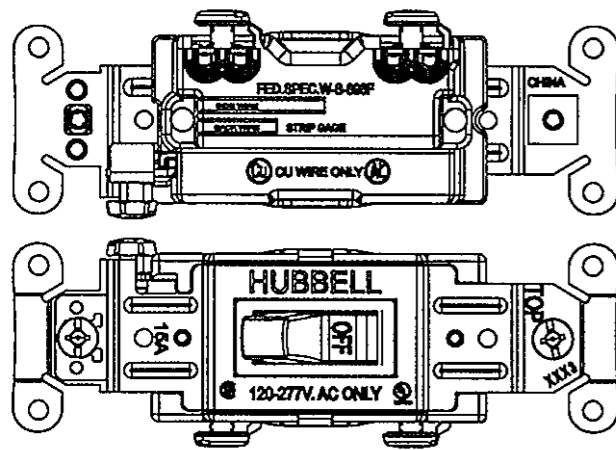

SINGLE POLE/BACK WIRE & SIDE WIRE