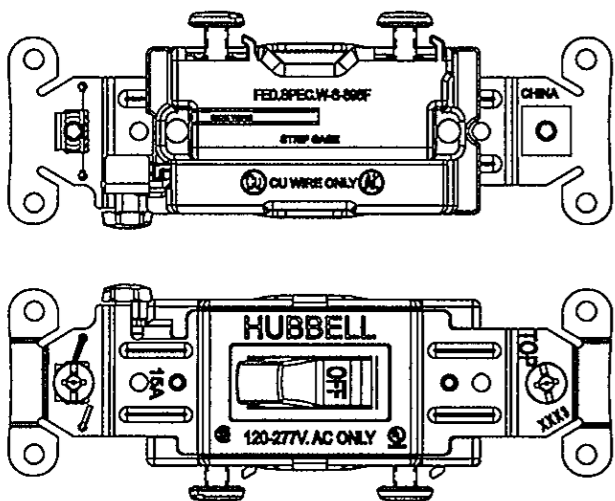

SINGLE POLE/SIDE WIRE