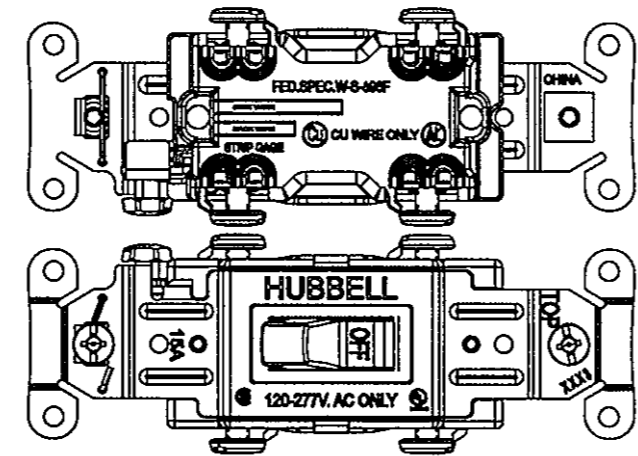

LIST OF PARTS		
DESCRIPTION	MATERIAL	FINISH
TOGGLE	THERMOPLASTIC	NONE
TOP HOUSING	THERMOPLASTIC	NONE
BOTTOM HOUSING	THERMOPLASTIC	NONE
RUBBER BUMPER	ELASTOMER	NONE
RIVET	STEEL	ZINC PLATED
GROUND SPRING	STAINLESS STEEL	NONE
MOUNTING SCREW	STEEL	ZINC PLATED
WASHER	THERMOPLASTIC	NONE
BRIDGE	STEEL	ZINC PLATED
GROUND SCREW	STEEL	DYE GREEN
GROUND CLAMP	STEEL	NI PLATED
WIRE CLAMP	STEEL	NI PLATED
ACTUATOR SPRING	SPRING WIRE	NONE
SPRING HOLDER	BRASS ALLOY	NONE
STATIONARY TERMINAL	BRASS ALLOY	BRIGHT DIP
BRUSH TERMINAL-L	BRASS ALLOY	BRIGHT DIP
BRUSH TERMINAL-R	BRASS ALLOY	BRIGHT DIP
CROSSOVER TERMINAL	BRASS ALLOY	BRIGHT DIP
TERMINAL SCREW	STEEL	PLATED
SILVER CONTACT	CADMIUM FREE SILVER ALLOY	NONE

DIMENSION SHEET FOR CAT. NO. SEE TABLE

REPAIRABLE

NON-REPAIRABLE

B

M-10870

3

SINGLE POLE/BACK WIRE & SIDE WIRE

DOUBLE POLE/BACK WIRE & SIDE WIRE

THE DESIGN AND DIMENSIONS OF THE PRODUCT SHOWN ON THIS DRAWING ARE SUBJECT TO CHANGE WITHOUT NOTICE

TITLE SPECIFICATION GRADE COMMERCIAL SERIES 15A & 20A BACK & SIDE WIRE AC TOGGLE SWITCH, HUBBELL

TOLERANCES UNLESS OTHERWISE SPECIFIED		WIRING DEVICE-KELLEMS HUBBELL INCORPORATED BRIDGEPORT, CT	
FRACTIONS	± 1/64	DR. BY J. X	APP. BY C. Z
DECIMALS	± .005	TR. BY J. X	SCALE
ANGLES	± 2°	CHK'D BY J. X	DATE 6/17/09