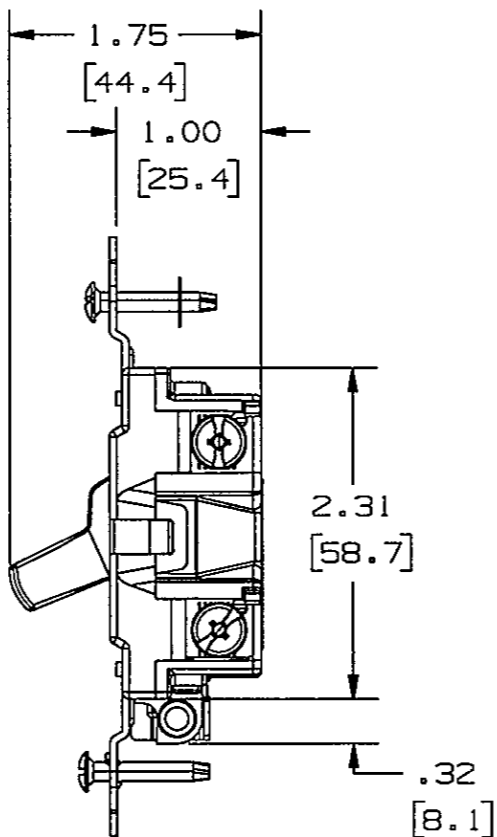

M-10870 3

CATALOG NO.	RATING/TYPE	TOGGLE COLOR
CS115	15A 120-277VAC S.P.	BROWN
CS115I	15A 120-277VAC S.P.	IVORY
CS115GY	15A 120-277VAC S.P.	GRAY
CS115W	15A 120-277VAC S.P.	WHITE
CS115BK	15A 120-277VAC S.P.	BLACK
CS115OW	15A 120-277VAC S.P.	OFFICE WHITE
CS115AL	15A 120-277VAC S.P.	ALMOND
CS115LA	15A 120-277VAC S.P.	LIGHT ALMOND
CS315	15A 120-277VAC 3W	BROWN
CS315I	15A 120-277VAC 3W	IVORY
CS315GY	15A 120-277VAC 3W	GRAY
CS315W	15A 120-277VAC 3W	WHITE
CS315BK	15A 120-277VAC 3W	BLACK
CS315OW	15A 120-277VAC 3W	OFFICE WHITE
CS315AL	15A 120-277VAC 3W	ALMOND
CS315LA	15A 120-277VAC 3W	LIGHT ALMOND
CS120	20A 120-277VAC S.P.	BROWN
CS120BK	20A 120-277VAC S.P.	BLACK
CS120I	20A 120-277VAC S.P.	IVORY
CS120GY	20A 120-277VAC S.P.	GRAY
CS120W	20A 120-277VAC S.P.	WHITE
CS120OW	20A 120-277VAC S.P.	OFFICE WHITE
CS120AL	20A 120-277VAC S.P.	ALMOND
CS120LA	20A 120-277VAC S.P.	LIGHT ALMOND
CS320	20A 120-277VAC 3W	BROWN
CS320BK	20A 120-277VAC 3W	BLACK
CS320I	20A 120-277VAC 3W	IVORY
CS320GY	20A 120-277VAC 3W	GRAY
CS320W	20A 120-277VAC 3W	WHITE
CS320OW	20A 120-277VAC 3W	OFFICE WHITE
CS320AL	20A 120-277VAC 3W	ALMOND
CS320LA	20A 120-277VAC 3W	LIGHT ALMOND

LIST OF PARTS

DESCRIPTION	MATERIAL	FINISH
TOGGLE	THERMOPLASTIC	NONE
TOP HOUSING	THERMOPLASTIC	NONE
BOTTOM HOUSING	THERMOPLASTIC	NONE
RUBBER BUMPER	ELASTOMER	NONE
RIVET	STEEL	ZINC PLATED
GROUND SPRING	STAINLESS STEEL	NONE
MOUNTING SCREW	STEEL	ZINC PLATED
WASHER	THERMOPLASTIC	NONE
BRIDGE	STEEL	ZINC PLATED
GROUND SCREW	STEEL	DYE GREEN
GROUND CLAMP	STEEL	NI PLATED
ACTUATOR SPRING	SPRING WIRE	NONE
SPRING HOLDER	BRASS ALLOY	NONE
STATIONARY TERMINAL	BRASS ALLOY	BRIGHT DIP
BRUSH TERMINAL-L	BRASS ALLOY	BRIGHT DIP
BRUSH TERMINAL-R	BRASS ALLOY	BRIGHT DIP
CROSSOVER TERMINAL	BRASS ALLOY	BRIGHT DIP
TERMINAL SCREW	STEEL	PLATED
SILVER CONTACT	CADMIUM FREE SILVER ALLOY	NONE