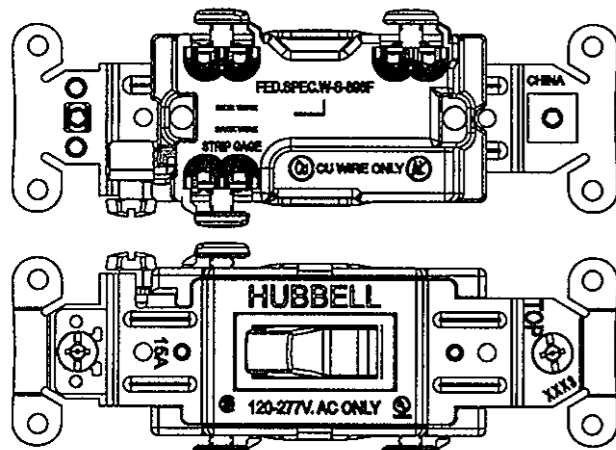

LIST OF PARTS		
DESCRIPTION	MATERIAL	FINISH
TOGGLE	THERMOPLASTIC	NONE
TOP HOUSING	THERMOPLASTIC	NONE
BOTTOM HOUSING	THERMOPLASTIC	NONE
RUBBER BUMPER	ELASTOMER	NONE
RIVET	STEEL	ZINC PLATED
GROUND CLIP	301 S.S	NONE
MOUNTING SCREW	STEEL	ZINC PLATED
WASHER	THERMOPLASTIC	NONE
STRAP HUBBELL	STEEL	ZINC PLATED
GROUND SCREW	STEEL	DYE GREEN
GROUND CLAMP	STEEL	NI PLATED
WIRE CLAMP	STEEL	NI PLATED
ACTUATOR SPRING	SPRING WIRE	NONE
SPRING HOLDER	BRASS ALLOY	NONE
STATIONARY TERMINAL	BRASS ALLOY	BRIGHT DIP
BRUSH TERMINAL-L	BRASS ALLOY	BRIGHT DIP
BRUSH TERMINAL-R	BRASS ALLOY	BRIGHT DIP
CROSSOVER TERMINAL	BRASS ALLOY	BRIGHT DIP
TERMINAL SCREW	BRASS ALLOY	PLATED
SILVET CONTACT	CADMIUM FREE SILVER ALLOY	NONE

SINGLE POLE/BACK WIRE & SIDE WIRE

DOUBLE POLE/BACK WIRE & SIDE WIRE

3W/BACK WIRE & SIDE WIRE

4W/BACK WIRE & SIDE WIRE

NOTE:
 1. "15A" USED TO BLUE TOP HOUSING
 "20A" USED TO RED TOP HOUSING
 2. BOTTOM HOUSING COLOR: BLACK
 3. ALL DIMENSIONS ARE IN INCHES AND (MILLIMETERS)