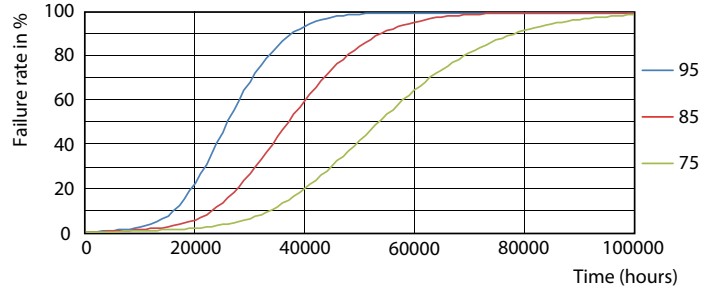

## Photometric data

16-5W 2G11

16-5W 2G11 830 3000K

General Uniform Lighting

16-5W 2G11 840 4000K

Lifetime

16-5W 2G11

16-5W 2G11