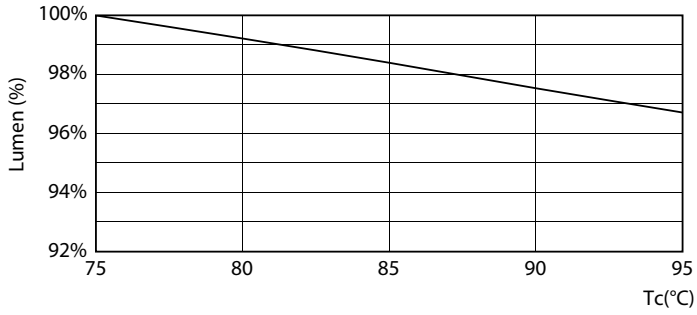

### Product data

General Information		UL Type	
Cap-Base	2G11 [ 2G11]	Power Factor (Nom)	Type A - works on ballast
EU RoHS compliant	Yes	Voltage (Nom)	0.9
Nominal Lifetime (Nom)	50000 h		70-110 V
Switching Cycle	50000X		
Light Technical		Temperature	
Color Code	840 [ CCT of 4000K]	T-Ambient (Max)	45 °C
Beam Angle (Nom)	160 °	T-Ambient (Min)	-20 °C
Luminous Flux (Nom)	2300 lm	T-Storage (Max)	65 °C
Color Designation	Cool White (CW)	T-Storage (Min)	-40 °C
Correlated Color Temperature (Nom)	4000 K	T-Case Maximum (Nom)	75 °C
Luminous Efficacy (rated) (Nom)	139.00 lm/W	Controls and Dimming	
Color Consistency	<6	Dimmable	No
Color Rendering Index (Nom)	82	Mechanical and Housing	
LLMF At End Of Nominal Lifetime (Nom)	70 %	Product Length	580 mm
		Bulb Shape	Tube, single-ended
Operating and Electrical		Approval and Application	
Input Frequency	40000-160000 Hz	Energy Efficiency Label (EEL)	Not applicable
Power (Nom)	16.5 W	Energy Saving Product	Yes
Lamp Current (Max)	400 mA	Approval Marks	UL certificate RoHS compliance DLC compliance
Lamp Current (Min)	200 mA	Energy Consumption kWh/1000 h	- kWh
Starting Time (Nom)	0.5 s		
Warm Up Time to 60% Light (Nom)	0.5 s		

## Photometric data

16-5W 2G11

16-5W 2G11 830 3000K

General Uniform Lighting

16-5W 2G11 840 4000K

Lifetime

16-5W 2G11

16-5W 2G11