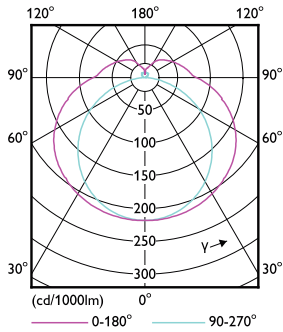

### Product data

General Information		UL Type	
Cap-Base	2G11 [ 2G11]	Power Factor (Nom)	Type A - works on ballast
EU RoHS compliant	Yes	Voltage (Nom)	0.9
Nominal Lifetime (Nom)	50000 h		70-110 V
Switching Cycle	50000X		
Light Technical		Temperature	
Color Code	840 [ CCT of 4000K]	T-Ambient (Max)	45 °C
Beam Angle (Nom)	160 °	T-Ambient (Min)	-20 °C
Luminous Flux (Nom)	2300 lm	T-Storage (Max)	65 °C
Color Designation	Cool White (CW)	T-Storage (Min)	-40 °C
Correlated Color Temperature (Nom)	4000 K	T-Case Maximum (Nom)	75 °C
Luminous Efficacy (rated) (Nom)	139.00 lm/W	Controls and Dimming	
Color Consistency	<6	Dimmable	No
Color Rendering Index (Nom)	82	Mechanical and Housing	
LLMF At End Of Nominal Lifetime (Nom)	70 %	Product Length	580 mm
		Bulb Shape	Tube, single-ended
Operating and Electrical		Approval and Application	
Input Frequency	40000-160000 Hz	Energy Efficiency Label (EEL)	Not applicable
Power (Nom)	16.5 W	Energy Saving Product	Yes
Lamp Current (Max)	400 mA	Approval Marks	UL certificate RoHS compliance DLC compliance
Lamp Current (Min)	200 mA	Energy Consumption kWh/1000 h	- kWh
Starting Time (Nom)	0.5 s		
Warm Up Time to 60% Light (Nom)	0.5 s		

## Dimensional drawing

LED PLL MasterClass 2200lm 4000K

Product	D	D1	A1	A2	A3
16.5PL-L/COR/22-840/ IF23/P/4P/DIM 10/1	40.6 mm	20 mm	501 mm	564 mm	570.6 mm

## Photometric data

16-5W 2G11

16-5W 2G11 830 3000K

General Uniform Lighting

16-5W 2G11 840 4000K

Lifetime

16-5W 2G11

16-5W 2G11