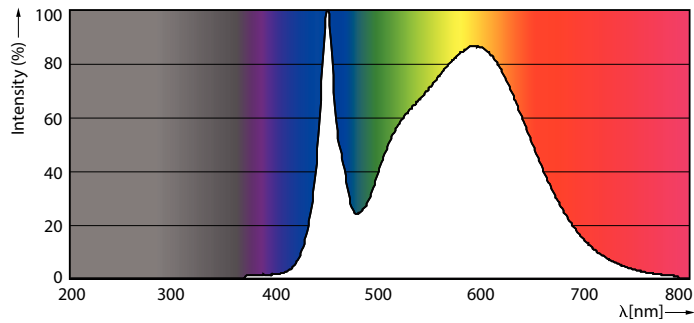

Photometric data

16-5W 2G11