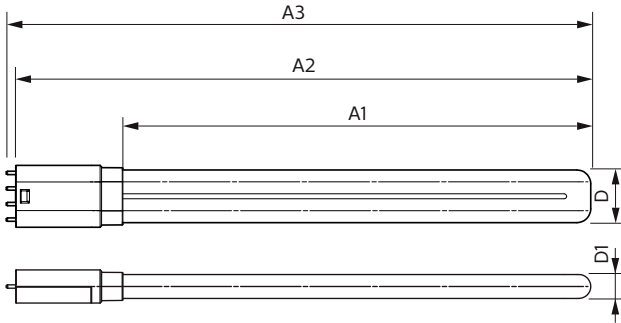

### Product data

General Information		UL Type	
Cap-Base	2G11 [ 2G11]	Power Factor (Nom)	Type A - works on ballast
EU RoHS compliant	Yes	Voltage (Nom)	0.9
Nominal Lifetime (Nom)	50000 h		70-110 V
Switching Cycle	50000X		
Light Technical		Temperature	
Color Code	840 [ CCT of 4000K]	T-Ambient (Max)	45 °C
Beam Angle (Nom)	160 °	T-Ambient (Min)	-20 °C
Luminous Flux (Nom)	2300 lm	T-Storage (Max)	65 °C
Color Designation	Cool White (CW)	T-Storage (Min)	-40 °C
Correlated Color Temperature (Nom)	4000 K	T-Case Maximum (Nom)	75 °C
Luminous Efficacy (rated) (Nom)	139.00 lm/W	Controls and Dimming	
Color Consistency	<6	Dimmable	No
Color Rendering Index (Nom)	82	Mechanical and Housing	
LLMF At End Of Nominal Lifetime (Nom)	70 %	Product Length	580 mm
		Bulb Shape	Tube, single-ended
Operating and Electrical		Approval and Application	
Input Frequency	40000-160000 Hz	Energy Efficiency Label (EEL)	Not applicable
Power (Nom)	16.5 W	Energy Saving Product	Yes
Lamp Current (Max)	400 mA	Approval Marks	UL certificate RoHS compliance DLC compliance
Lamp Current (Min)	200 mA	Energy Consumption kWh/1000 h	- kWh
Starting Time (Nom)	0.5 s		
Warm Up Time to 60% Light (Nom)	0.5 s		

# PL-L

Energy Certifications	DLC Standard
<b>Product Data</b>	
Order product name	16.5PL-L/COR/22-840/IF23/P/4P/DIM 10/1
EAN/UPC - Product	046677532918
Order code	929001893704

Numerator - Quantity Per Pack	1
Numerator - Packs per outer box	10
Material Nr. (12NC)	929001893704
Net Weight (Piece)	0.170 kg

## Dimensional drawing

LED PLL MasterClass 2200lm 4000K

Product	D	D1	A1	A2	A3
16.5PL-L/COR/22-840/ IF23/P/4P/DIM 10/1	40.6 mm	20 mm	501 mm	564 mm	570.6 mm