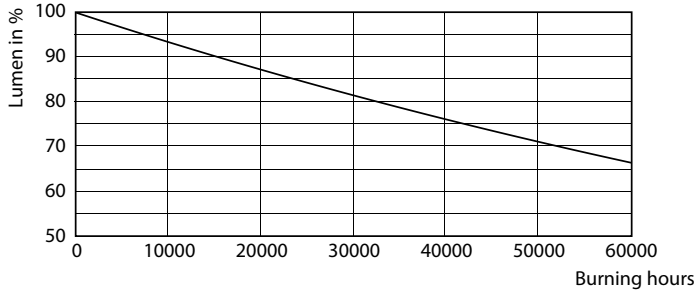

### Product data

General Information		UL Type	
Cap-Base	2G11 [ 2G11]	Power Factor (Nom)	Type A - works on ballast
EU RoHS compliant	Yes	Voltage (Nom)	0.9
Nominal Lifetime (Nom)	50000 h		70-110 V
Switching Cycle	50000X		
Light Technical		Temperature	
Color Code	840 [ CCT of 4000K]	T-Ambient (Max)	45 °C
Beam Angle (Nom)	160 °	T-Ambient (Min)	-20 °C
Luminous Flux (Nom)	2300 lm	T-Storage (Max)	65 °C
Color Designation	Cool White (CW)	T-Storage (Min)	-40 °C
Correlated Color Temperature (Nom)	4000 K	T-Case Maximum (Nom)	75 °C
Luminous Efficacy (rated) (Nom)	139.00 lm/W	Controls and Dimming	
Color Consistency	<6	Dimmable	No
Color Rendering Index (Nom)	82	Mechanical and Housing	
LLMF At End Of Nominal Lifetime (Nom)	70 %	Product Length	580 mm
		Bulb Shape	Tube, single-ended
Operating and Electrical		Approval and Application	
Input Frequency	40000-160000 Hz	Energy Efficiency Label (EEL)	Not applicable
Power (Nom)	16.5 W	Energy Saving Product	Yes
Lamp Current (Max)	400 mA	Approval Marks	UL certificate RoHS compliance DLC compliance
Lamp Current (Min)	200 mA	Energy Consumption kWh/1000 h	- kWh
Starting Time (Nom)	0.5 s		
Warm Up Time to 60% Light (Nom)	0.5 s		

## Photometric data

16-5W 2G11

16-5W 2G11 830 3000K

General Uniform Lighting

16-5W 2G11 840 4000K

Lifetime

16-5W 2G11

16-5W 2G11