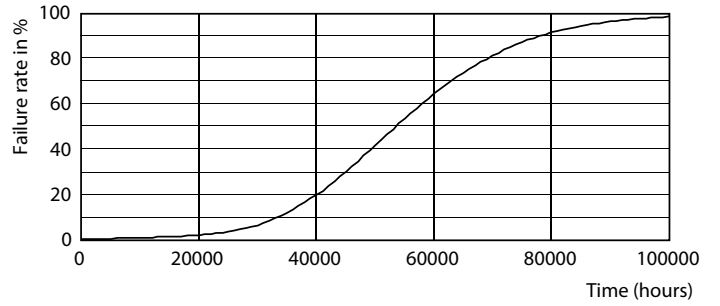

## Photometric data

16-5W 2G11

16-5W 2G11 830 3000K

General Uniform Lighting

16-5W 2G11 840 4000K

Lifetime

16-5W 2G11

16-5W 2G11