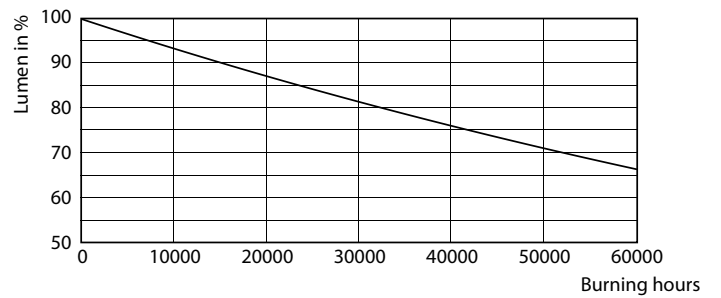

Product data

General Information	
Cap-Base	G5 [G5]
EU RoHS compliant	Yes
Nominal Lifetime (Nom)	50000 h
Switching Cycle	50000X
Light Technical	
Color Code	835 [CCT of 3500K]
Beam Angle (Nom)	200 °
Luminous Flux (Nom)	1400 lm
Color Designation	White (WH)
Correlated Color Temperature (Nom)	3500 K
Luminous Efficacy (rated) (Nom)	127.00 lm/W
Color Consistency	<6
Color Rendering Index (Nom)	82
LLMF At End Of Nominal Lifetime (Nom)	70 %
Operating and Electrical	
Input Frequency	40000-110000 Hz
Power (Nom)	11 W
Lamp Current (Max)	400 mA

Photometric data

LEDtube 11W G5 835 200D DIM IF14

Lifetime

LEDtube 8-14W G5 830-850 200D DIM IF10-21

LEDtube 8-14W G5 830-850 200D DIM IF10-21

LEDtube 8-14W G5 830-850 200D DIM IF10-21

LEDtube 8-14W G5 830-850 200D DIM IF10-21