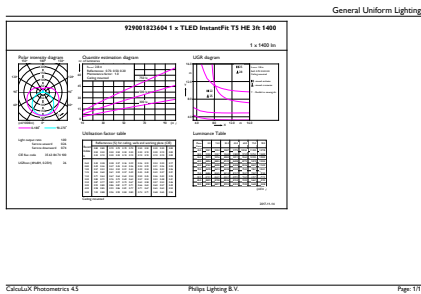

Product data

General Information	
Cap-Base	G5 [G5]
EU RoHS compliant	Yes
Nominal Lifetime (Nom)	50000 h
Switching Cycle	50000X
Light Technical	
Color Code	835 [CCT of 3500K]
Beam Angle (Nom)	200 °
Luminous Flux (Nom)	1400 lm
Color Designation	White (WH)
Correlated Color Temperature (Nom)	3500 K
Luminous Efficacy (rated) (Nom)	127.00 lm/W
Color Consistency	<6
Color Rendering Index (Nom)	82
LLMF At End Of Nominal Lifetime (Nom)	70 %
Operating and Electrical	
Input Frequency	40000-110000 Hz
Power (Nom)	11 W
Lamp Current (Max)	400 mA

Controls and Dimming	
Dimmable	Yes

Mechanical and Housing	
Bulb Material	Glass
Product Length	900 mm

T5

Bulb Shape	Tube, double-ended
Approval and Application	
Energy Efficiency Label (EEL)	Not applicable
Energy Saving Product	Yes
Approval Marks	UL certificate RoHS compliance
Energy Consumption kWh/1000 h	- kWh

Product Data

Order product name	11T5HE/34-835/IF14/G/DIM 10/1
--------------------	-------------------------------

EAN/UPC - Product	046677476465
Order code	929001823604
Numerator - Quantity Per Pack	1
Numerator - Packs per outer box	10
Material Nr. (12NC)	929001823604
Net Weight (Piece)	0.110 kg

Dimensional drawing

TLED 900mm HFV11.5-21W 1500lm 3500K ND

Product	D1	D2	A1	A2	A3
11T5HE/34-835/IF14/G/DIM 10/1	15.3 mm	18.4 mm	847.8 mm	854.9 mm	862 mm

Photometric data

LEDtube 11W G5 835 200D DIM IF14

LEDtube 8W G5 830 200D DIM IF10