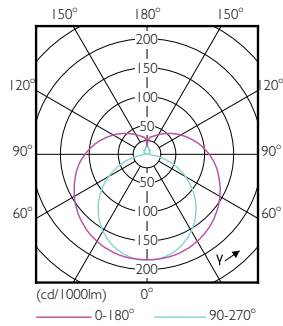

Product data

General Information	
Cap-Base	G5 [G5]
EU RoHS compliant	Yes
Nominal Lifetime (Nom)	50000 h
Switching Cycle	50000X
Light Technical	
Color Code	835 [CCT of 3500K]
Beam Angle (Nom)	200 °
Luminous Flux (Nom)	1400 lm
Color Designation	White (WH)
Correlated Color Temperature (Nom)	3500 K
Luminous Efficacy (rated) (Nom)	127.00 lm/W
Color Consistency	<6
Color Rendering Index (Nom)	82
LLMF At End Of Nominal Lifetime (Nom)	70 %
Operating and Electrical	
Input Frequency	40000-110000 Hz
Power (Nom)	11 W
Lamp Current (Max)	400 mA

Controls and Dimming	
Dimmable	Yes

Mechanical and Housing	
Bulb Material	Glass
Product Length	900 mm

T5

Bulb Shape	Tube, double-ended
Approval and Application	
Energy Efficiency Label (EEL)	Not applicable
Energy Saving Product	Yes
Approval Marks	UL certificate RoHS compliance
Energy Consumption kWh/1000 h	- kWh

Product Data

Order product name	11T5HE/34-835/IF14/G/DIM 10/1
--------------------	-------------------------------

EAN/UPC - Product	046677476465
Order code	929001823604
Numerator - Quantity Per Pack	1
Numerator - Packs per outer box	10
Material Nr. (12NC)	929001823604
Net Weight (Piece)	0.110 kg

Dimensional drawing

TLED 900mm HFV11.5-21W 1500lm 3500K ND

Product	D1	D2	A1	A2	A3
11T5HE/34-835/IF14/G/DIM 10/1	15.3 mm	18.4 mm	847.8 mm	854.9 mm	862 mm

Photometric data

LEDtube 11W G5 835 200D DIM IF14

LEDtube 8W G5 830 200D DIM IF10