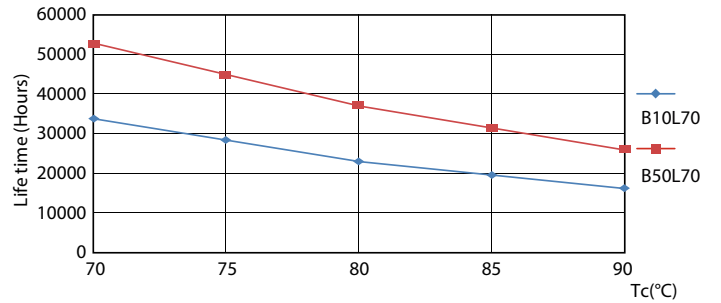

Product data

General Information	
Cap-Base	G5 [G5]
EU RoHS compliant	Yes
Nominal Lifetime (Nom)	50000 h
Switching Cycle	50000X
Light Technical	
Color Code	835 [CCT of 3500K]
Beam Angle (Nom)	200 °
Luminous Flux (Nom)	1400 lm
Color Designation	White (WH)
Correlated Color Temperature (Nom)	3500 K
Luminous Efficacy (rated) (Nom)	127.00 lm/W
Color Consistency	<6
Color Rendering Index (Nom)	82
LLMF At End Of Nominal Lifetime (Nom)	70 %
Operating and Electrical	
Input Frequency	40000-110000 Hz
Power (Nom)	11 W
Lamp Current (Max)	400 mA

Photometric data

LEDtube 11W G5 835 200D DIM IF14

Lifetime

LEDtube 8-14W G5 830-850 200D DIM IF10-21

LEDtube 8-14W G5 830-850 200D DIM IF10-21

LEDtube 8-14W G5 830-850 200D DIM IF10-21

LEDtube 8-14W G5 830-850 200D DIM IF10-21