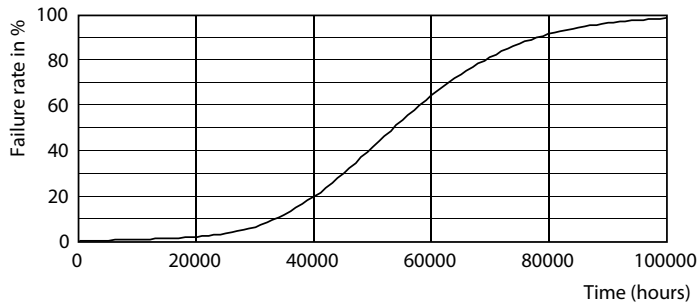

Lifetime

LEDtube 8-14W G5 830-850 200D DIM IF10-21