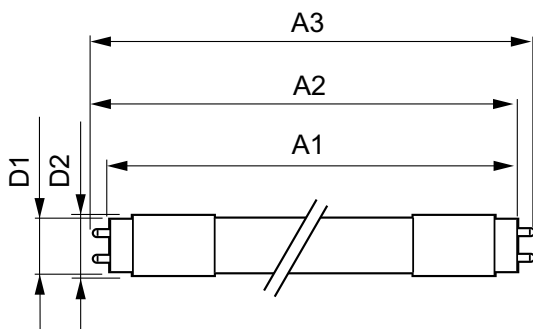

Product data

General Information	
Cap-Base	G5 [G5]
EU RoHS compliant	Yes
Nominal Lifetime (Nom)	50000 h
Switching Cycle	50000X
Light Technical	
Color Code	835 [CCT of 3500K]
Beam Angle (Nom)	200 °
Luminous Flux (Nom)	1400 lm
Color Designation	White (WH)
Correlated Color Temperature (Nom)	3500 K
Luminous Efficacy (rated) (Nom)	127.00 lm/W
Color Consistency	<6
Color Rendering Index (Nom)	82
LLMF At End Of Nominal Lifetime (Nom)	70 %
Operating and Electrical	
Input Frequency	40000-110000 Hz
Power (Nom)	11 W
Lamp Current (Max)	400 mA

Controls and Dimming	
Dimmable	Yes

Mechanical and Housing	
Bulb Material	Glass
Product Length	900 mm

T5

Bulb Shape	Tube, double-ended
Approval and Application	
Energy Efficiency Label (EEL)	Not applicable
Energy Saving Product	Yes
Approval Marks	UL certificate RoHS compliance
Energy Consumption kWh/1000 h	- kWh

Product Data

Order product name	11T5HE/34-835/IF14/G/DIM 10/1
--------------------	-------------------------------

EAN/UPC - Product	046677476465
Order code	929001823604
Numerator - Quantity Per Pack	1
Numerator - Packs per outer box	10
Material Nr. (12NC)	929001823604
Net Weight (Piece)	0.110 kg

Dimensional drawing

TLED 900mm HFV11.5-21W 1500lm 3500K ND

Product	D1	D2	A1	A2	A3
11T5HE/34-835/IF14/G/DIM 10/1	15.3 mm	18.4 mm	847.8 mm	854.9 mm	862 mm

Photometric data

LEDtube 11W G5 835 200D DIM IF14

LEDtube 8W G5 830 200D DIM IF10