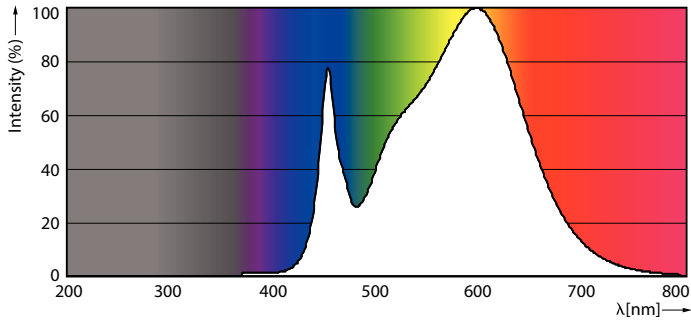

Photometric data

LEDtube 11W G5 835 200D DIM IF14