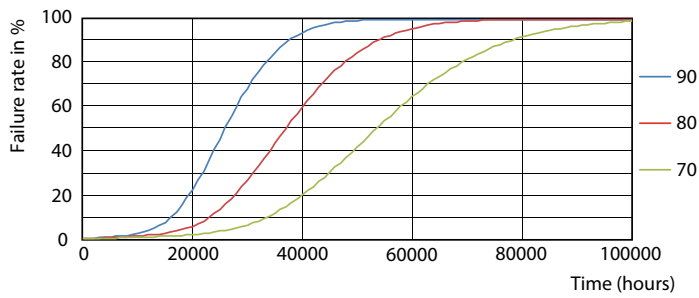

Product data

General Information	
Cap-Base	G5 [G5]
EU RoHS compliant	Yes
Nominal Lifetime (Nom)	50000 h
Switching Cycle	50000X
Light Technical	
Color Code	835 [CCT of 3500K]
Beam Angle (Nom)	200 °
Luminous Flux (Nom)	1400 lm
Color Designation	White (WH)
Correlated Color Temperature (Nom)	3500 K
Luminous Efficacy (rated) (Nom)	127.00 lm/W
Color Consistency	<6
Color Rendering Index (Nom)	82
LLMF At End Of Nominal Lifetime (Nom)	70 %
Operating and Electrical	
Input Frequency	40000-110000 Hz
Power (Nom)	11 W
Lamp Current (Max)	400 mA

Photometric data

LEDtube 11W G5 835 200D DIM IF14

Lifetime

LEDtube 8-14W G5 830-850 200D DIM IF10-21

LEDtube 8-14W G5 830-850 200D DIM IF10-21

LEDtube 8-14W G5 830-850 200D DIM IF10-21

LEDtube 8-14W G5 830-850 200D DIM IF10-21