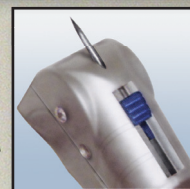

### +FLASHLIGHT

- Shatters automotive side windows for emergency escapes.
- High visibility double-sided red flashing lights to alert a hazard.
- Magnets in hammer head holds the tool to the car roof.
- Bright white LED flashlight helps you see at night.
- Fold-away blade cuts seat belts.
- Retractable, sharp punch punctures the air bag.
- Whistle alerts others of an emergency.

Includes: 4 each LR44 batteries in a convenient battery holder stored under the whistle.

Available as:  
Item No. 7902D  
(6 Piece Display Unit)  
or Item No. 7902  
(Individually Carded).

LED Flashlight

Seat Belt Cutter

Air Bag Punch

Flashing Hazard Light

Glass Breaker

**GENERAL®**

No. 7902

©2007 GENERAL TOOLS & INSTRUMENTS™  
80 White Street, New York, NY 10013-3567  
TEL: 212. 431. 6100 TOLL FREE: 800. 697. 8665  
FAX: 212. 431. 6499  
sales@generaltools.com www.generaltools.com  
www.generaltools.com/rescueone