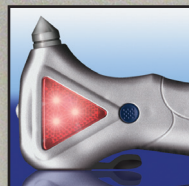

### +FLASHLIGHT

- Shatters automotive side windows for emergency escapes.
- High visibility double-sided red flashing lights to alert a hazard.
- Magnets in hammer head holds the tool to the car roof.
- Bright white LED flashlight helps you see at night.
- Fold-away blade cuts seat belts.
- Retractable, sharp punch punctures the air bag.
- Whistle alerts others of an emergency.

Includes: 4 each LR44 batteries in a convenient battery holder stored under the whistle.

Available as:  
Item No. 7902D  
(6 Piece Display Unit)  
or Item No. 7902  
(Individually Carded).

LED Flashlight

Seat Belt Cutter

Air Bag Punch

Flashing Hazard Light

Glass Breaker

**GENERAL®**

No. 7902

©2007 GENERAL TOOLS & INSTRUMENTS™  
80 White Street, New York, NY 10013-3567  
TEL: 212. 431. 6100 TOLL FREE: 800. 697. 8665  
FAX: 212. 431. 6499  
sales@generaltools.com www.generaltools.com  
www.generaltools.com/rescueone