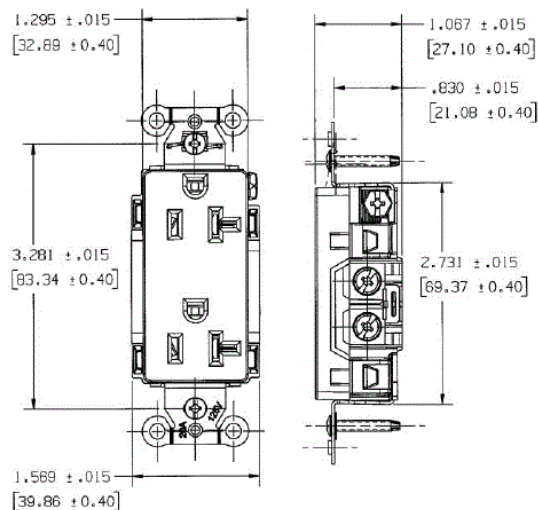

Straight Blade Devices

20A, 125V, 2 Pole, 3 Wire Grounding

Commercial Specification Grade Style Line® Decorator Duplex Receptacles

HUBBELL

Features

- Aesthetic Style Line® decorator design
- Smooth face
- Triple wipe contacts

Ordering Information

Description	Device Color	UPC Number	Catalog Number
Smooth face, Style Line® decorator, back and side wired	Light Almond	783585127934	DR20LA

Listings

UL Listed to UL498 File No. E2186
Certified to CSA, C22.2, No. 42
NEMA® WD-6 Compliant

Specifications

Face	Nylon
Base	Nylon
Power Contacts	.030 in. (.8) Brass
Ground Contacts	Brass
Wire Clamp	.062 in. (1.6) Nickel plated steel
Terminal Screws	Plated steel
Mounting Strap	.040 in. (1) Galvanized steel
Automatic Self-grounding Staple	Stainless steel
Mounting Screws	Galvanized Steel

Performance

Electrical	
Current Interrupting	Certified for current interrupting at full rated current
Dielectric Voltage	Withstands 2,000V minimum
Mechanical	
Product Identification	Ratings are a permanent part of the device
Terminal Accommodation	#12-#10 AWG copper stranded or solid conductor only
Terminal Identification	Terminals identified in accordance with UL 498 and CSA
Environmental	
Flammability	UL 94 V-2
Operating Temperatures	Maximum continuous 75°C; minimum -40°C (w/o impact)

20A 125V
NEMA 5-20R
UL CSA
1 HP

Complementary Products

Wallplate or Weatherproof Cover

StyleLine® Decorator Opening

Online Resources

Customer Sales Drawings
eCatalog
Installation Instructions

Dimensions in Inches (mm)

Hubbell Wiring Device-Kellems • Hubbell Incorporated (Delaware) • 40 Waterview Drive • Shelton, CT 06484

Phone (800) 288-6000 • Fax (800) 255-1031 • Specifications subject to change without notice.