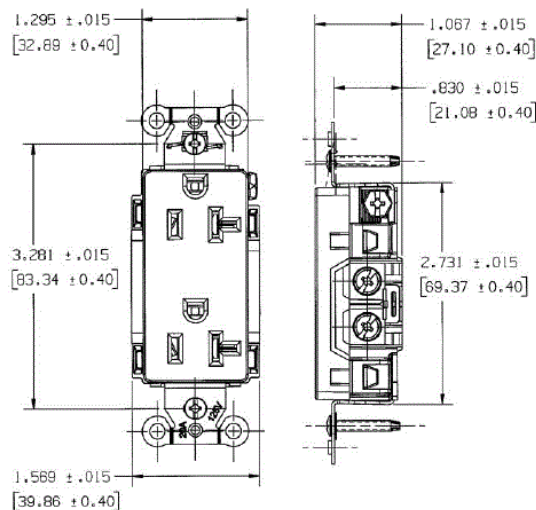

Straight Blade Devices

20A, 125V, 2 Pole, 3 Wire Grounding

Commercial Specification Grade Style Line® Decorator Duplex Receptacles

HUBBELL

Features

- Aesthetic Style Line® decorator design
- Smooth face
- Triple wipe contacts

Ordering Information

Description	Device Color	UPC Number	Catalog Number
Smooth face, Style Line® decorator, back and side wired	Gray	783585127897	DR20GRY

Listings

UL Listed to UL498 File No. E2186
Certified to CSA, C22.2, No. 42
NEMA® WD-6 Compliant

Specifications

Face	Nylon
Base	Nylon
Power Contacts	.030 in. (.8) Brass
Ground Contacts	Brass
Wire Clamp	.062 in. (1.6) Nickel plated steel
Terminal Screws	Plated steel
Mounting Strap	.040 in. (1) Galvanized steel
Automatic Self-grounding Staple	Stainless steel
Mounting Screws	Galvanized Steel

Performance

Electrical	
Current Interrupting	Certified for current interrupting at full rated current
Dielectric Voltage	Withstands 2,000V minimum
Mechanical	
Product Identification	Ratings are a permanent part of the device
Terminal Accommodation	#12-#10 AWG copper stranded or solid conductor only
Terminal Identification	Terminals identified in accordance with UL 498 and CSA
Environmental	
Flammability	UL 94 V-2
Operating Temperatures	Maximum continuous 75°C; minimum -40°C (w/o impact)

20A 125V
NEMA 5-20R
UL CSA
1 HP

Complementary Products

Wallplate or Weatherproof Cover

StyleLine® Decorator Opening

Online Resources

Customer Sales Drawings
eCatalog
Installation Instructions

Dimensions in Inches (mm)

Hubbell Wiring Device-Kellems • Hubbell Incorporated (Delaware) • 40 Waterview Drive • Shelton, CT 06484

Phone (800) 288-6000 • Fax (800) 255-1031 • Specifications subject to change without notice.