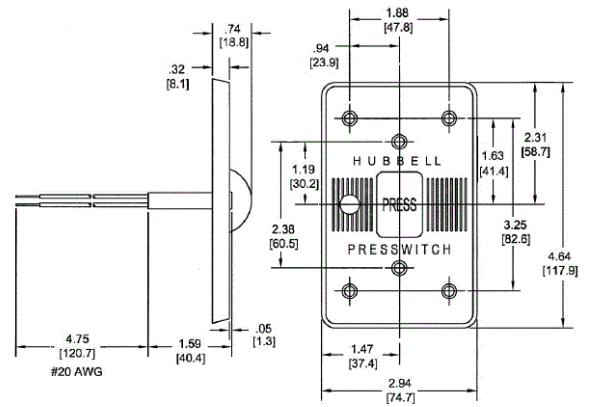

Wallplates
Weatherproof Switch Plates, Covers and Locking Covers

HUBBELL

Ordering Information

Description	Color	Catalog Number	UPC
Gray neoprene PresSwitch plate with 125V red pilot light. Fits only FS/FD boxes.	Gray	HBL1785	783585017082

Specifications

Material	Steel
Press Switch	Neoprene
Pilot Light	1/2 W 125V

Online Resources

[Customer Use Drawing](#)
[eCatalog](#)

Dimensions in Inches (mm)

Hubbell Wiring Device-Kellems • Hubbell Incorporated (Delaware) • 40 Waterview Drive • Shelton, CT 06484