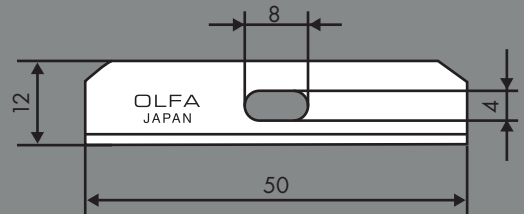

COMPATIBLE BLADE

EXCEPTIONAL SHARPNESS & LONG-LASTING PERFORMANCE

OLFA blades are engineered from Japanese carbon tool steel and skillfully crafted to offer unmatched sharpness for superior cutting power and edge retention.

SKB-7/10B - 10 Pack

Model #1077172 | Grainger item #2FTY6

Built for compact size handles, this blade is crafted with flat 90° angled sides helping to reduce the risk of injury.

OLFA®
Best made cutting tools in the world.®