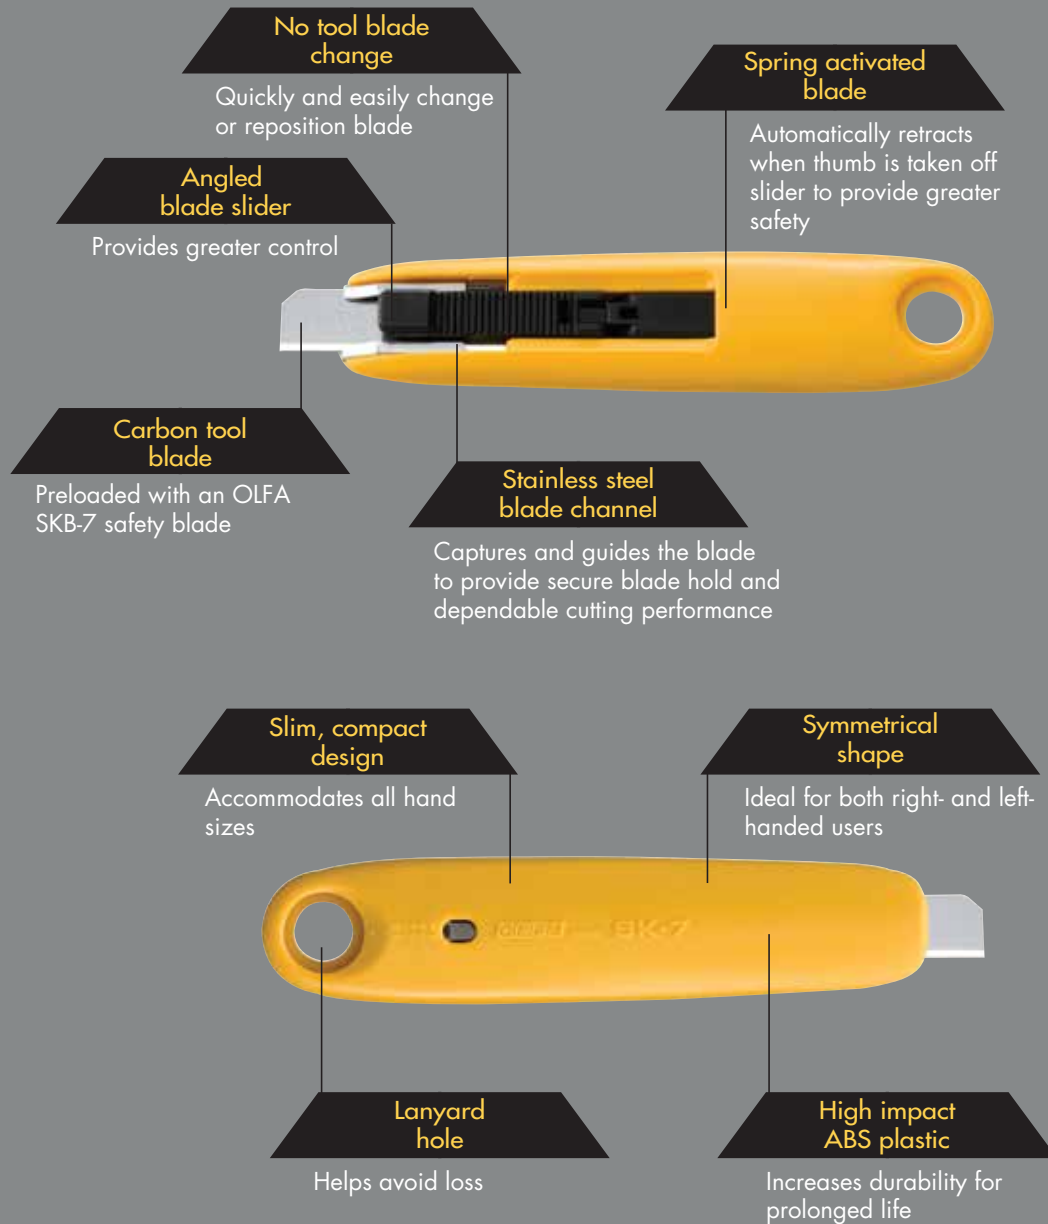

**SAFETY PLUS** Spring activated blade retraction for smart and safe cutting

## SK-7 Model #1077174 | Compact Self-Retracting Safety Knife

Safely cut packaging material with a compact safety knife that fits in employee's pockets. Perfect for on-to-go areas like retail, grocery and warehouses.

Cutting depth: .43"/11mm

COMPATIBLE BLADE

SKB-7

12 mm

0.4 mm

**SKB-7/10B** - 10 Pack

Model #1077172 | Grainger item #2FTY6

Built for compact size handles, this blade is crafted with flat 90° angled sides helping to reduce the risk of injury.

**OLFA**<sup>®</sup>  
Best made cutting tools in the world.<sup>®</sup>