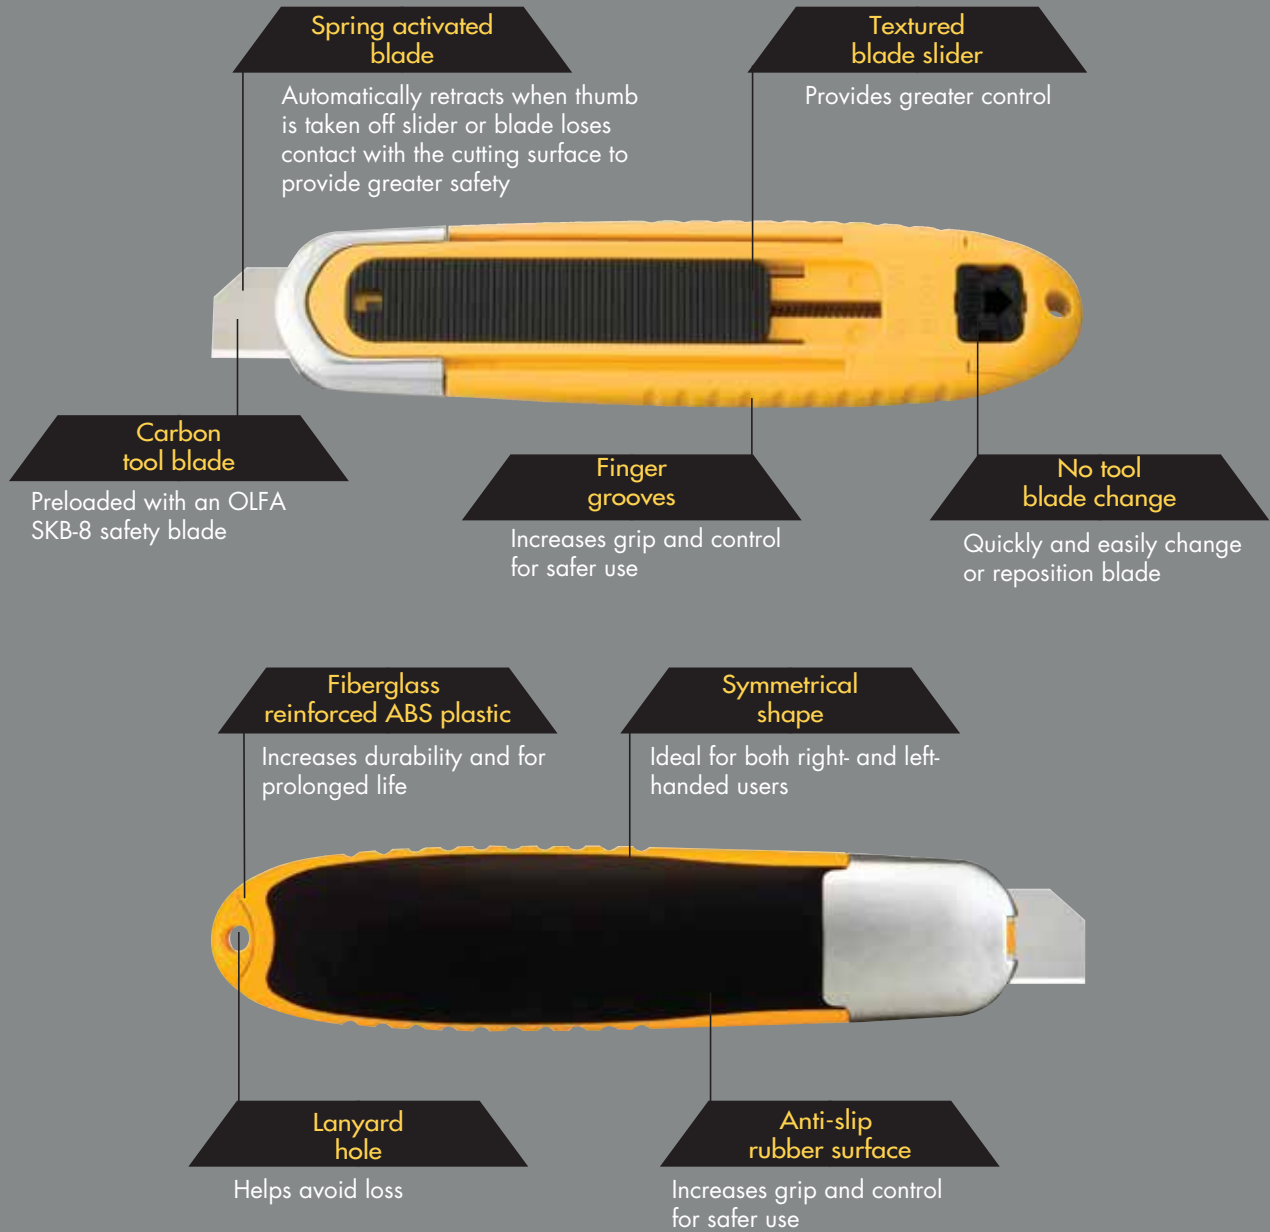

Best made cutting tools in the world.®

GRAINGER ITEM #2FTY3

SAFETY GUARD

Enhanced spring activated systems with increased safety features provide for a higher level of safety

SK-8 Model #1077171 | Self-Retracting Safety Knife with Automatic Blade Retraction

Safely cut a wider range of shipping materials than SK-6. Blade automatically retracts even when thumb keeps blade slide engaged.

Cutting depth: .59"/15mm

COMPATIBLE BLADE

SKB-8

18mm

0.4mm

COMPATIBLE BLADE

EXCEPTIONAL SHARPNESS & LONG-LASTING PERFORMANCE

OLFA blades are engineered from Japanese carbon tool steel and skillfully crafted to offer unmatched sharpness for superior cutting power and edge retention.

SKB-8/10B - 10 Pack

Model #1077173 | Grainger item #2FTY5

Designed with flat 90° angled sides to help reduce the risk of injuries.