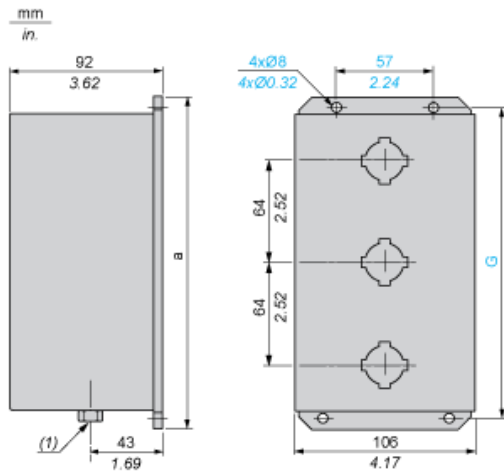

Packing Units

Unit Type of Package 1	PCE
Package 1 Height	5.60 in (14.224 cm)
Package 1 width	5.50 in (13.97 cm)
Package 1 Length	6.40 in (16.256 cm)
Unit Type of Package 2	S03
Number of Units in Package 2	6
Package 2 Weight	15.65 lb(US) (7.097 kg)
Package 2 Height	11.81 in (30 cm)

Package 2 width	11.81 in (30 cm)
Package 2 Length	15.75 in (40 cm)

Offer Sustainability

Sustainable offer status	Green Premium product
California proposition 65	WARNING: This product can expose you to chemicals including: Nickel compounds, which is known to the State of California to cause cancer, and Di-isodecyl phthalate (DIDP), which is known to the State of California to cause birth defects or other reproductive harm. For more information go to www.P65Warnings.ca.gov
REACH Regulation	REACH Declaration
REACH free of SVHC	Yes
EU RoHS Directive	Pro-active compliance (Product out of EU RoHS legal scope) EU RoHS Declaration
Toxic heavy metal free	Yes
Mercury free	Yes
RoHS exemption information	Yes
China RoHS Regulation	China RoHS Declaration
Environmental Disclosure	Product Environmental Profile

Contractual warranty

Warranty	18 months
----------	-----------

Dimensions

Below drawing shows a 3-hole enclosure. Refer to the product characteristics to get the number of holes

(1) Knockout conduit thread: 3/4".

a		G	
mm	in.	mm	in.
133	5.24	117	4.61