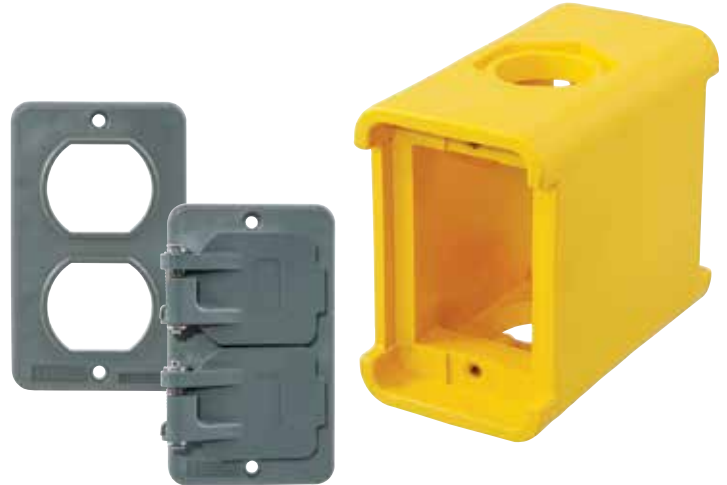

Features and Benefits

Box Suitable for Wet and Damp Locations

IP44
SUITABILITY

Portable Outlet Boxes and Covers for Boxes and Panels

The thermoplastic elastomer material of the Portable Outlet Box provides a strong housing with enough capacity for multiple devices to fit, with cord feed through options available. The impact resistant PBT covers add to the durability of the box and the devices inside. There are several cord connectors available ranging from standard to deluxe, providing unmatched strain relief. The covers provide a UL Type 3R weather resistant seal suitable for wet and damp locations. Portable Outlet Boxes are available as pre-assembled or can be configured as needed.

Housing Design

- Fully thermoplastic elastomer housing exceeds UL crush requirements
- Wiring room large enough to accommodate the broadest range of device requirements in one size box
- Extended wall protects lift covers from impact damage
- Brass inserts for maximum strength

Covers

- Impact resistant PBT material
- UL Type 3R seal on a panel or on a portable outlet box
- Stainless steel hinge and spring

Pre-Assembled Portable Outlet Boxes (with Cord Connector Installed)

	Description	Cord Range Inches (mm)	Catalog Number
Boxes	Portable Outlet Box, Deep, Yellow	.38"-.50" (9.7-12.7)	HBL3099
	Portable Outlet Box, Deep, Feed Thru, Yellow	.38"-.50" (9.7-12.7)	HBL3090F
	Portable Outlet Box, Deep, Yellow with (2) duplex plates	.38"-.50" (9.7-12.7)	HBL3000