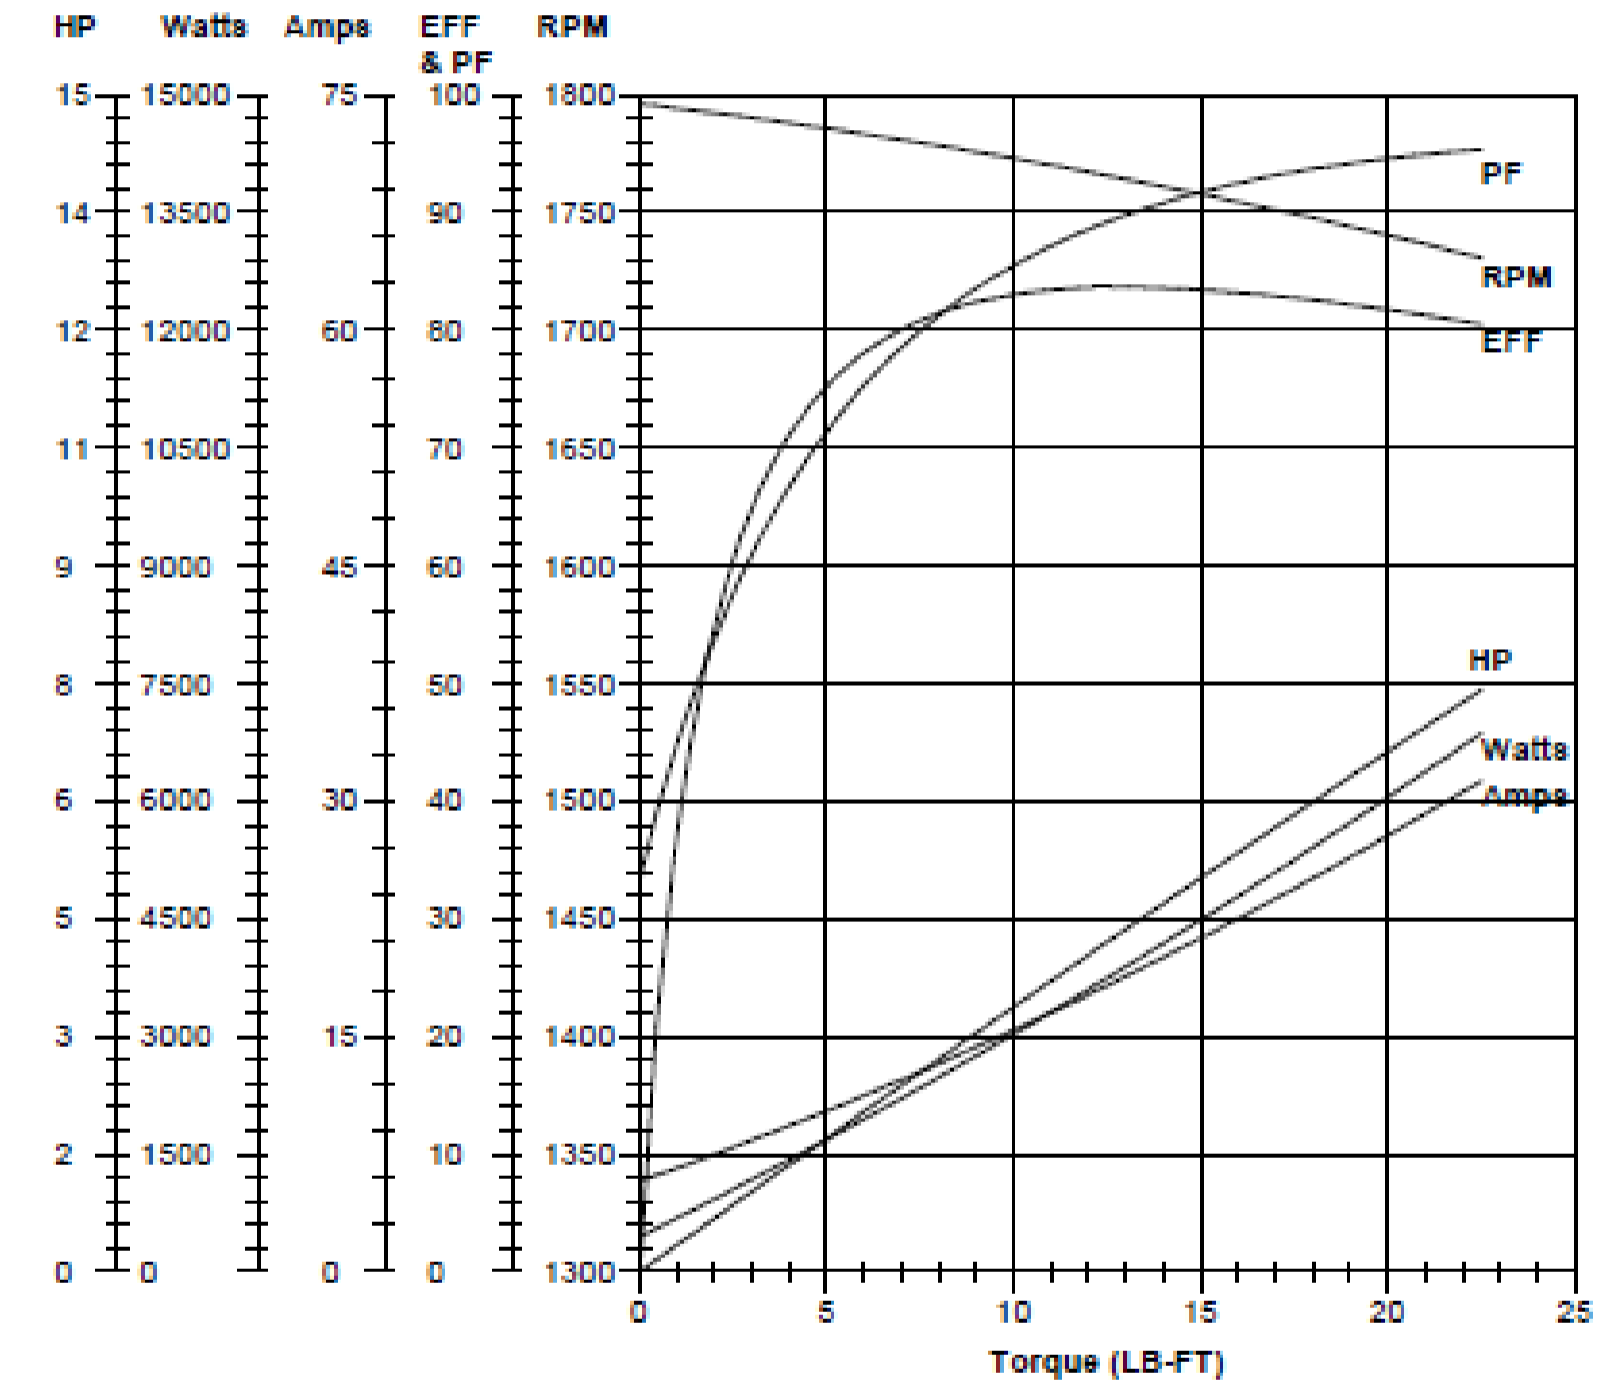

Performance Curve

1TMV3

REV.
-

Model No 1TMV3 Curve at: 230 Volts, 60 HZ, 5 HP

HP 5 RPM 1740 Volts 230 HZ 60 Phase 1

FL Torque 15.0 LB-FT
 BD Torque 44.0 LB-FT
 LR Torque 59.0 LB-FT

FL Amps 20.5 Amps
 PU Torque 38.0 LB-FT
 LR Amps 150 Amps

DRAWING NO.	PAGE OF	REV.
	1TMV3	-