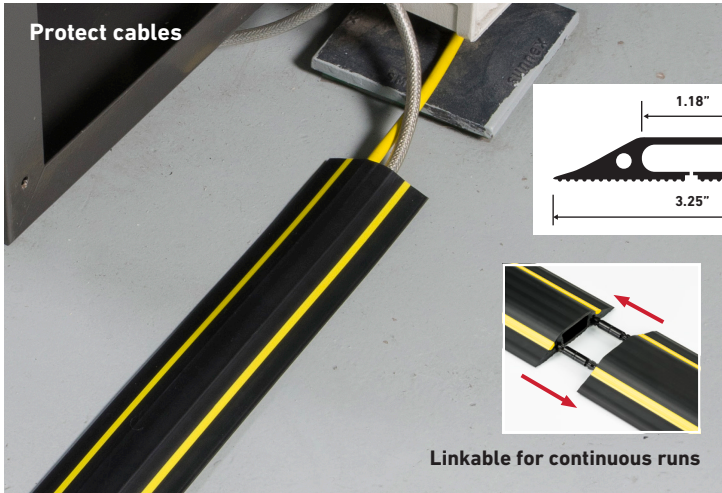

D-LINE FLOOR CABLE PROTECTORS FOR HEALTH & SAFETY... PROTECT CABLES, PREVENT CABLE TRIPS!

- Pre-split back retro-fits over cables
- 1.18" x 0.37" cable cavity, 6' and 30' lengths
- Ribbed non-slip base, pre-split rear for ease of use
- Flexible PVC - Lengths uncoil to lay flat

Grainger SKU	Description	Color
19RZ86	(L) 6' x (H) 3.27" x (H) 0.56" Inner channel - (W) 1.18" x (H) 0.37"	Black
19RZ87	(L) 6' x (H) 3.27" x (H) 0.56" Inner channel - (W) 1.18" x (H) 0.37"	Black/Yellow
60WA69	(L) 30' x (H) 3.27" x (H) 0.56" Inner channel - (W) 1.18" x (H) 0.37"	Black
60WA70	(L) 30' x (H) 3.27" x (H) 0.56" Inner channel - (W) 1.18" x (H) 0.37"	Black/Yellow

Grainger SKU	Description	Color
60WA71	(L) 2.5' x (W) 8.66" x (H) 1.26" Inner channel - (W) 1.77" x (H) 0.8"	Black

- Made from high-grade polyurethane, extremely robust
- Join by interlocking male:female connectors
- Tapered design & non-slip treads for pedestrian & light commercial traffic