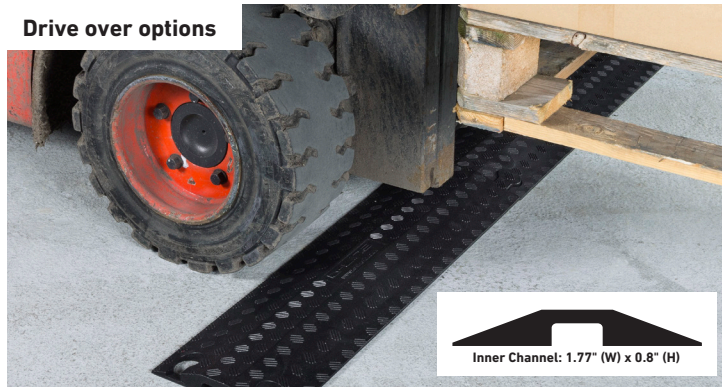

D-LINE FLOOR CABLE PROTECTORS FOR HEALTH & SAFETY... PROTECT CABLES, PREVENT CABLE TRIPS!

- Pre-split back retro-fits over cables
- 1.18" x 0.37" cable cavity, 6' and 30' lengths
- Ribbed non-slip base, pre-split rear for ease of use
- Flexible PVC - Lengths uncoil to lay flat

Grainger SKU	Description	Color
19RZ86	(L) 6' x (H) 3.27" x (H) 0.56" Inner channel - (W) 1.18" x (H) 0.37"	Black
19RZ87	(L) 6' x (H) 3.27" x (H) 0.56" Inner channel - (W) 1.18" x (H) 0.37"	Black/Yellow
60WA69	(L) 30' x (H) 3.27" x (H) 0.56" Inner channel - (W) 1.18" x (H) 0.37"	Black
60WA70	(L) 30' x (H) 3.27" x (H) 0.56" Inner channel - (W) 1.18" x (H) 0.37"	Black/Yellow

Grainger SKU	Description	Color
60WA71	(L) 2.5' x (W) 8.66" x (H) 1.26" Inner channel - (W) 1.77" x (H) 0.8"	Black

- Made from high-grade polyurethane, extremely robust
- Join by interlocking male:female connectors
- Tapered design & non-slip treads for pedestrian & light commercial traffic