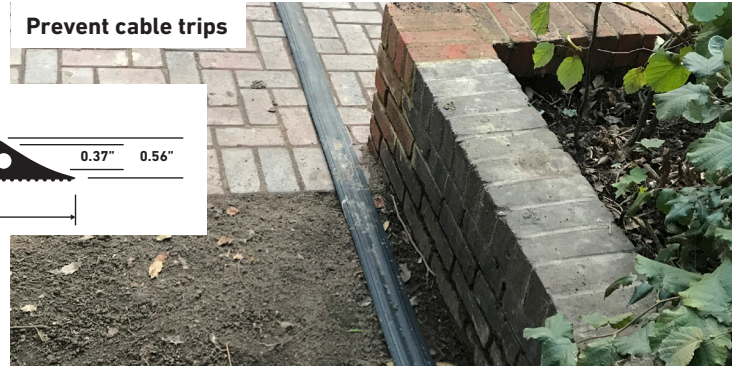

D-LINE FLOOR CABLE PROTECTORS FOR HEALTH & SAFETY... PROTECT CABLES, PREVENT CABLE TRIPS!

- Pre-split back retro-fits over cables
- 1.18" x 0.37" cable cavity, 6' and 30' lengths
- Ribbed non-slip base, pre-split rear for ease of use
- Flexible PVC - Lengths uncoil to lay flat

Grainger SKU	Description	Color
60WA71	(L) 2.5' x (W) 8.66" x (H) 1.26" Inner channel - (W) 1.77" x (H) 0.8"	Black

- Made from high-grade polyurethane, extremely robust
- Join by interlocking male:female connectors
- Tapered design & non-slip treads for pedestrian & light commercial traffic