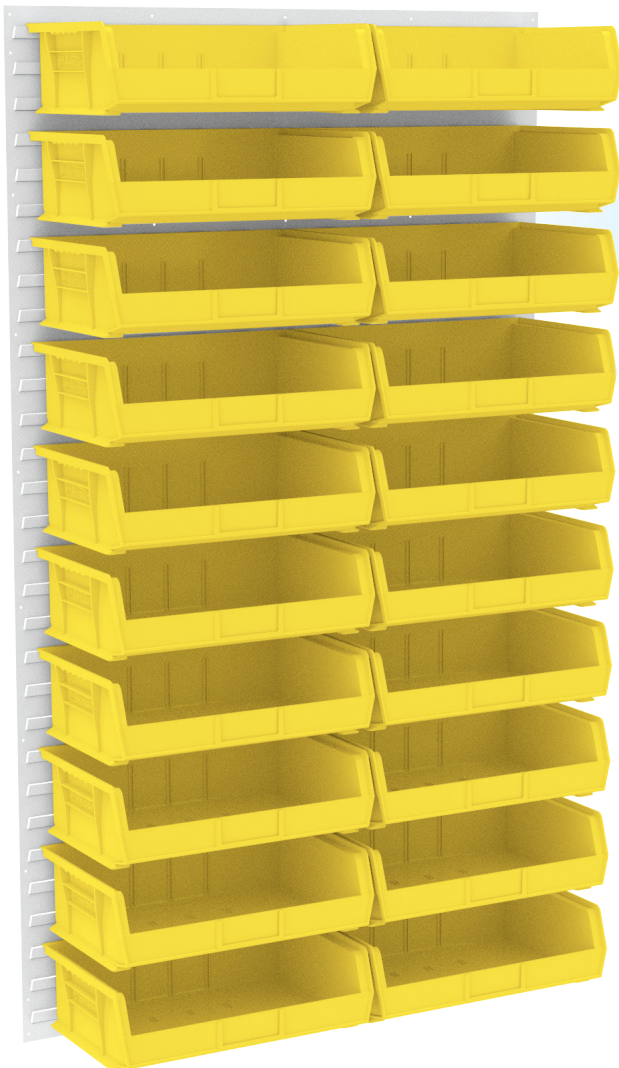

Louvered Hanging Systems

Customizable, flexible vertical storage for hanging bins

- This universal hanging surface provides easy placement and configuration of multiple sizes and styles of bins
- Wall-mounted panels keep items out of the way, off the floor and off the work table
- Create storage space anywhere! Flexible solutions for any environment

30632GY with 30210RED, LPP6NL

30636BEIGE with 30320BLUE

Select Panels now available in Textured White

Easy Assembly!

Models 30638, 30658, 30661, 30676, 30650GY, 30656GY, 30606GY & 30607GY are full louvered panels pre-mounted to a heavy-duty frame, saving assembly time.