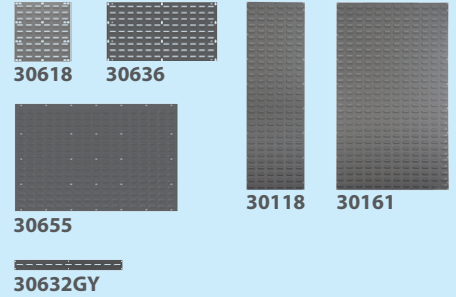

COLORS

Gray, Beige, Textured White

WALL PANELS