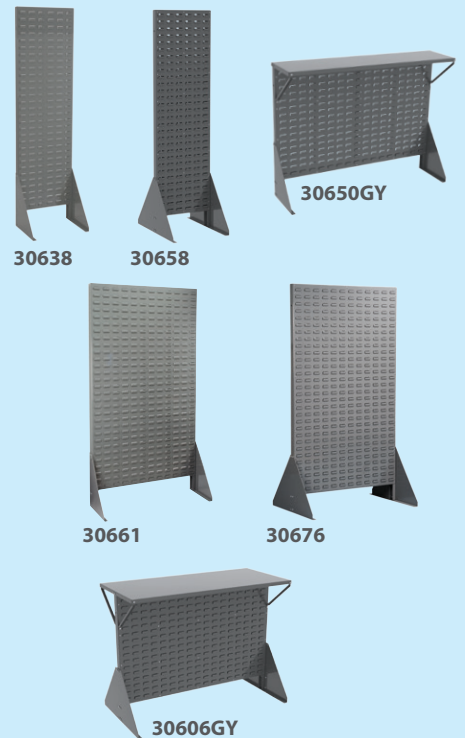

COLORS

Gray, Beige, Textured White

30161TEXWHT with 30255YELLOW

WALL PANELS

HEAVY-DUTY FLOOR RACKS

RIVET FLOOR RACKS

BENCH RACKS

AkroBin Louvered Hanging Systems			Dimensions (In.)				AkroBin Quantity to Fit Louvered Hanging System – AkroBins Model No.														
Model No.	Description	Ctn. Qty	L	W	H	Rack Wt. Cap. (lbs.)	30210	30220	30224	30230	30234	30235	30237	30239	30240	30250	30255	30260	30265	30270	30320
30618**	Louvered Wall Panel	4	18	5/16	19	160	16	16	12	9	9	3	6	4	4	2	3	1	2	1	–
30632**	Single Row Louvered Panel	2	31-15/16	5/16	3	80	7	7	7	5	5	2	5	3	3	1	1	2	3	1	–
30636**	Louvered Wall Panel	4	35-3/4	5/16	19	160	32	32	24	18	18	9	15	8	8	4	6	3	4	2	3
	2 Louvered Wall Panels		35-3/4	5/16	37	–	72	72	48	36	36	18	30	16	16	8	12	9	12	6	6
	3 Louvered Wall Panels		35-3/4	5/16	55	–	104	104	72	54	54	27	45	24	24	12	18	12	20	8	9
	4 Louvered Wall Panels		35-3/4	5/16	73	–	144	144	96	72	72	36	60	36	36	18	24	18	28	12	12
30655	Louvered Wall Panel	1	52	5/16	34-1/8	750	96	96	60	45	45	20	40	24	24	12	15	8	18	6	5
30161**	Louvered Wall Panel	1	36	5/16	61	1000	120	120	80	60	60	30	50	28	28	14	20	15	24	10	10
30118**	Louvered Wall Panel	1	18	5/16	61	500	60	60	40	30	30	10	20	14	14	7	10	5	12	5	–
30651	Heavy-Duty Single-Sided Floor Rack	1	35-3/4	17	75-1/8	1000	144	144	96	72	72	36	60	36	36	18	24	18	28	12	12
30653	Heavy-Duty Double-Sided Floor Rack	1	35-3/4	32	75-1/8	2000	288	288	192	144	144	72	120	72	72	36	48	36	56	24	24
30638	Single-Sided Rivet Floor Rack	1	18	13-1/2	66-3/8	250	60	60	40	30	30	10	20	14	14	7	10	5	12	5	–
30658	Double-Sided Rivet Floor Rack	1	18	25	66-3/8	500	120	120	80	60	60	20	40	28	28	14	20	10	24	10	–
30661*	Single-Sided Rivet Floor Rack	1	36-3/16	13-1/2	66-3/8	500	120	120	80	60	60	30	50	28	28	14	20	15	24	10	10
30676*	Double-Sided Rivet Floor Rack	1	36-3/16	25	66-3/8	1000	240	240	160	120	120	60	100	56	56	28	40	30	48	20	20
30653DOLLY	Mobile Kit for 30653	1	–	–	–	500	–	–	–	–	–	–	–	–	–	–	–	–	–	–	–
LVDMMOBILE	Mobile Kit for 30676	1	–	–	–	1500	–	–	–	–	–	–	–	–	–	–	–	–	–	–	–
30661DOLLYGY	Gray Floor Rack Dolly for 30661	1	37	24	6	500	–	–	–	–	–	–	–	–	–	–	–	–	–	–	–
30661DOLLYBE	Beige Floor Rack Dolly for 30661	1	37	24	6	500	–	–	–	–	–	–	–	–	–	–	–	–	–	–	–