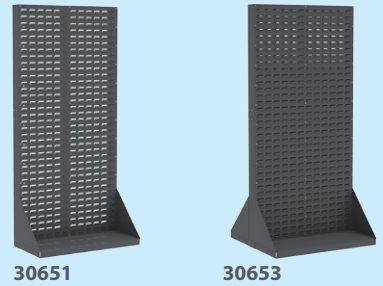

COLORS

Gray, Beige, Textured White

30161TEXWHT with 30255YELLOW

WALL PANELS

HEAVY-DUTY FLOOR RACKS

RIVET FLOOR RACKS

BENCH RACKS

AkroBin Louvered Hanging Systems			Dimensions (In.)				AkroBin Quantity to Fit Louvered Hanging System – AkroBins Model No.														
Model No.	Description	Ctn. Qty	L	W	H	Rack Wt. Cap. (lbs.)	30210	30220	30224	30230	30234	30235	30237	30239	30240	30250	30255	30260	30265	30270	30320
30618**	Louvered Wall Panel	4	18	5/16	19	160	16	16	12	9	9	3	6	4	4	2	3	1	2	1	–
30632**	Single Row Louvered Panel	2	31-15/16	5/16	3	80	7	7	7	5	5	2	5	3	3	1	1	2	3	1	–
30636**	Louvered Wall Panel	4	35-3/4	5/16	19	160	32	32	24	18	18	9	15	8	8	4	6	3	4	2	3
	2 Louvered Wall Panels		35-3/4	5/16	37	–	72	72	48	36	36	18	30	16	16	8	12	9	12	6	6
	3 Louvered Wall Panels		35-3/4	5/16	55	–	104	104	72	54	54	27	45	24	24	12	18	12	20	8	9
	4 Louvered Wall Panels		35-3/4	5/16	73	–	144	144	96	72	72	36	60	36	36	18	24	18	28	12	12
30655	Louvered Wall Panel	1	52	5/16	34-1/8	750	96	96	60	45	45	20	40	24	24	12	15	8	18	6	5
30161**	Louvered Wall Panel	1	36	5/16	61	1000	120	120	80	60	60	30	50	28	28	14	20	15	24	10	10
30118**	Louvered Wall Panel	1	18	5/16	61	500	60	60	40	30	30	10	20	14	14	7	10	5	12	5	–
30651	Heavy-Duty Single-Sided Floor Rack	1	35-3/4	17	75-1/8	1000	144	144	96	72	72	36	60	36	36	18	24	18	28	12	12
30653	Heavy-Duty Double-Sided Floor Rack	1	35-3/4	32	75-1/8	2000	288	288	192	144	144	72	120	72	72	36	48	36	56	24	24
30638	Single-Sided Rivet Floor Rack	1	18	13-1/2	66-3/8	250	60	60	40	30	30	10	20	14	14	7	10	5	12	5	–
30658	Double-Sided Rivet Floor Rack	1	18	25	66-3/8	500	120	120	80	60	60	20	40	28	28	14	20	10	24	10	–
30661*	Single-Sided Rivet Floor Rack	1	36-3/16	13-1/2	66-3/8	500	120	120	80	60	60	30	50	28	28	14	20	15	24	10	10
30676*	Double-Sided Rivet Floor Rack	1	36-3/16	25	66-3/8	1000	240	240	160	120	120	60	100	56	56	28	40	30	48	20	20
30653DOLLY	Mobile Kit for 30653	1	–	–	–	500	–	–	–	–	–	–	–	–	–	–	–	–	–	–	–
LVDMMOBILE	Mobile Kit for 30676	1	–	–	–	1500	–	–	–	–	–	–	–	–	–	–	–	–	–	–	–
30661DOLLYGY	Gray Floor Rack Dolly for 30661	1	37	24	6	500	–	–	–	–	–	–	–	–	–	–	–	–	–	–	–
30661DOLLYBE	Beige Floor Rack Dolly for 30661	1	37	24	6	500	–	–	–	–	–	–	–	–	–	–	–	–	–	–	–